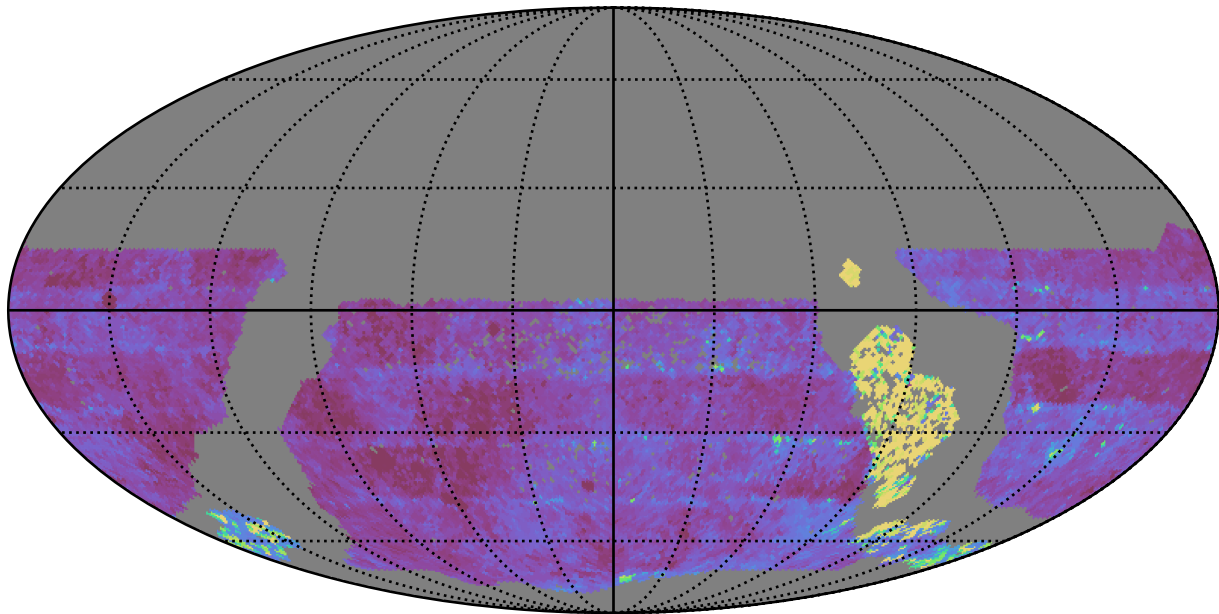

too_elab_r128_d2_gz_v3.4_10yrs WFD u band: Median Inter-Night Gap

Median Inter-Night Gap (days)