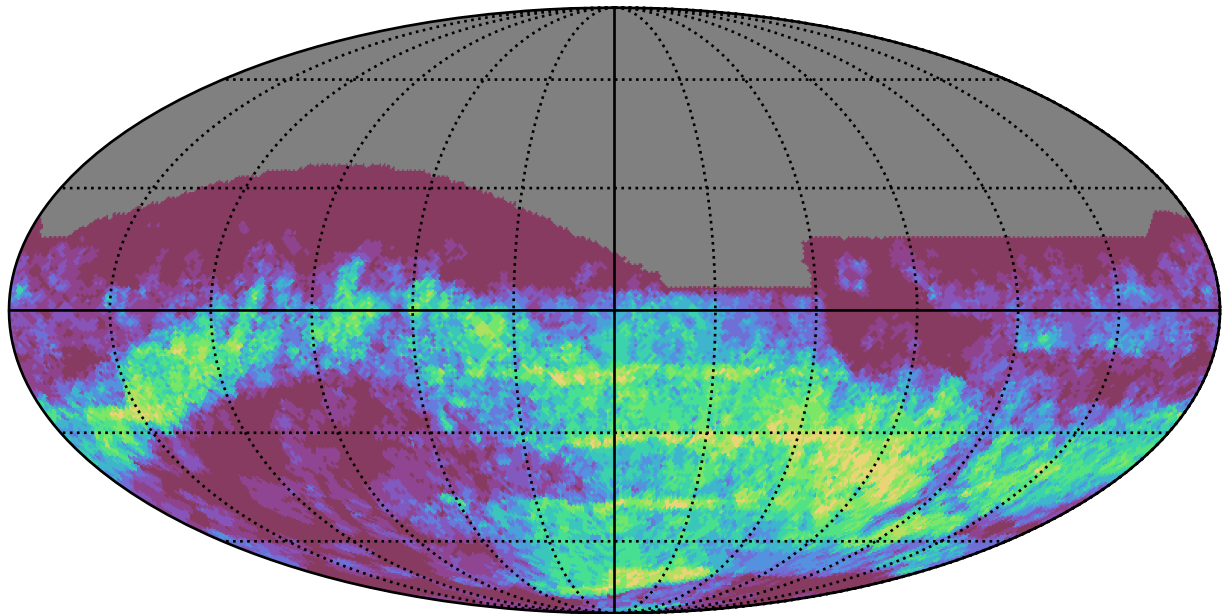

too_elab_r128_d2_griz_v3.4_10yrs : GalPlaneSeasonGapsTimescales_xray_binaries_map_Tau_10_0

0.0 0.1 0.2 0.3 0.4 0.5 0.6 0.7 0.8 0.9 1.0
GalPlaneSeasonGapsTimescales_xray_binaries_map_Tau_10_0
(MJD mag)