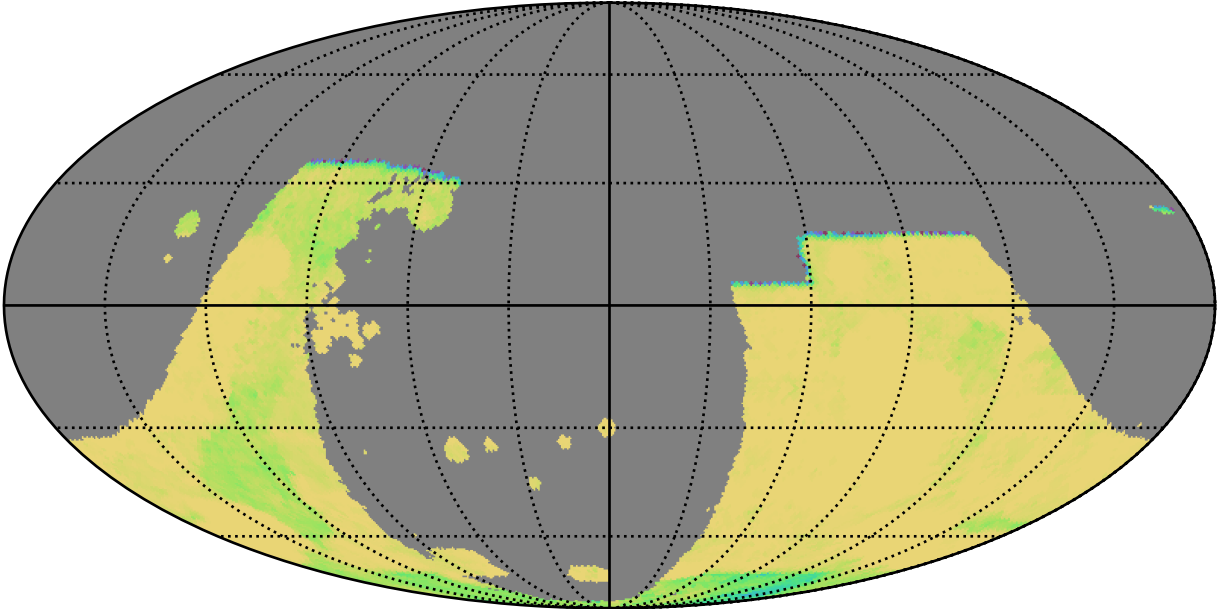

too\_elab\_r128\_d2\_griz\_v3.4\_10yrs : GalPlaneSeasonGapsTimescales\_combined\_map\_Tau\_232\_5

0.0 0.1 0.2 0.3 0.4 0.5 0.6 0.7 0.8 0.9 1.0  
GalPlaneSeasonGapsTimescales\_combined\_map\_Tau\_232\_5  
(MJD mag)