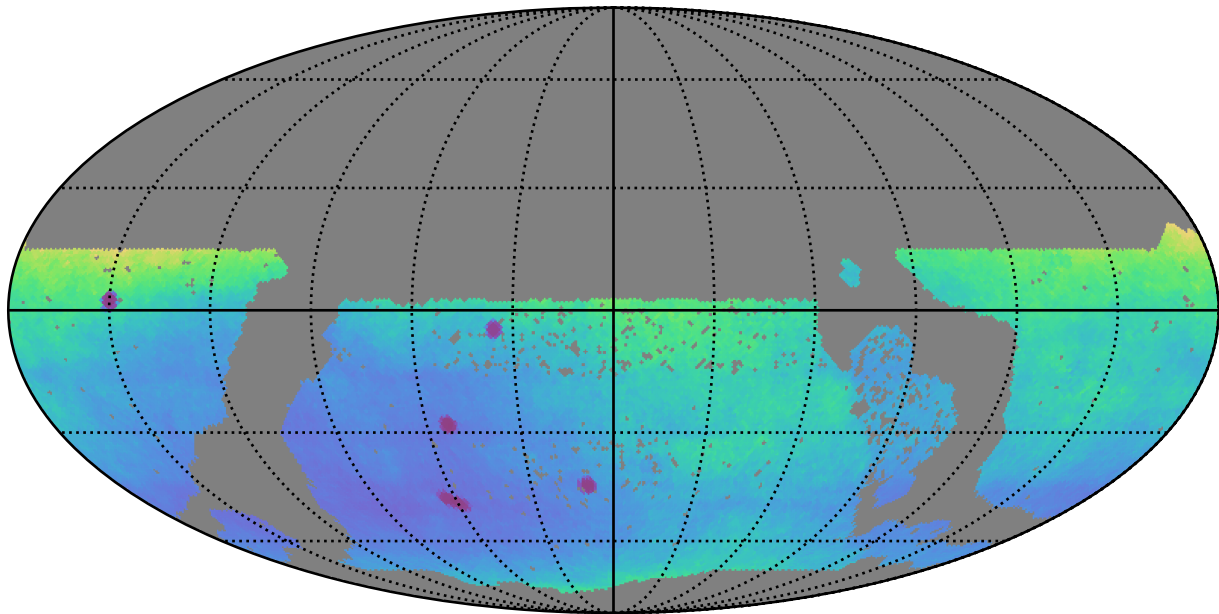

too\_elab\_r128\_d2\_griz\_v3.4\_10yrs WFD: Parallax Uncert @ 24.0

Parallax Uncert @ 24.0 (mas)