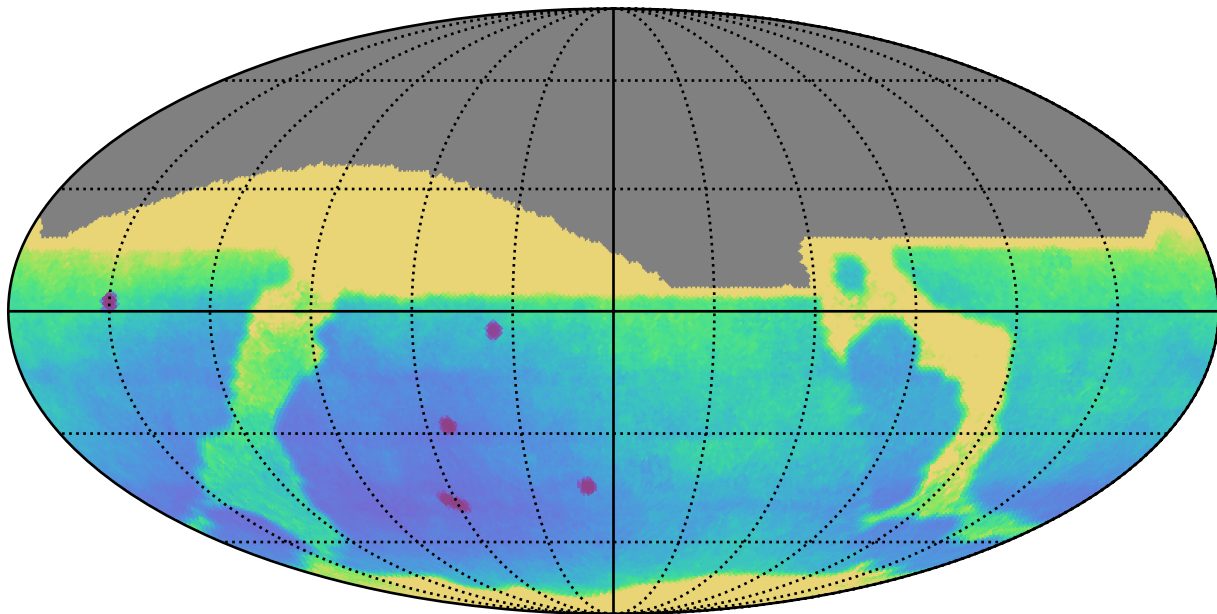

too\_elab\_r128\_d2\_griz\_v3.4\_10yrs All sky: Parallax Uncert @ 24.0

Parallax Uncert @ 24.0 (mas)