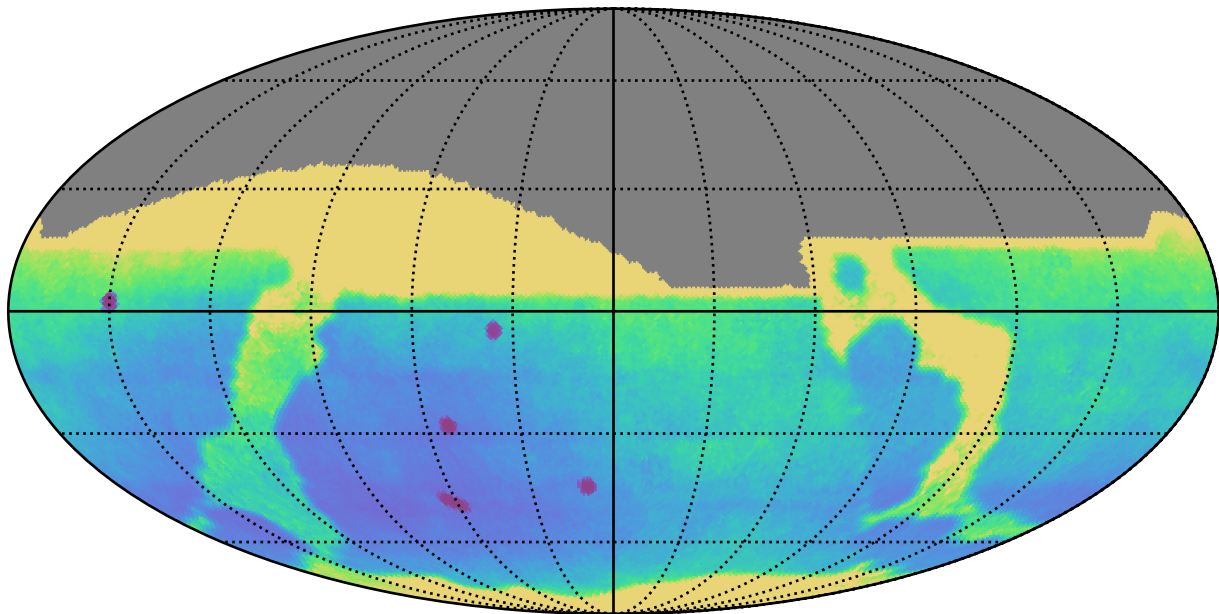

too_elab_r128_d2_griz_v3.4_10yrs All sky: Parallax Uncert @ 24.0

Parallax Uncert @ 24.0 (mas)