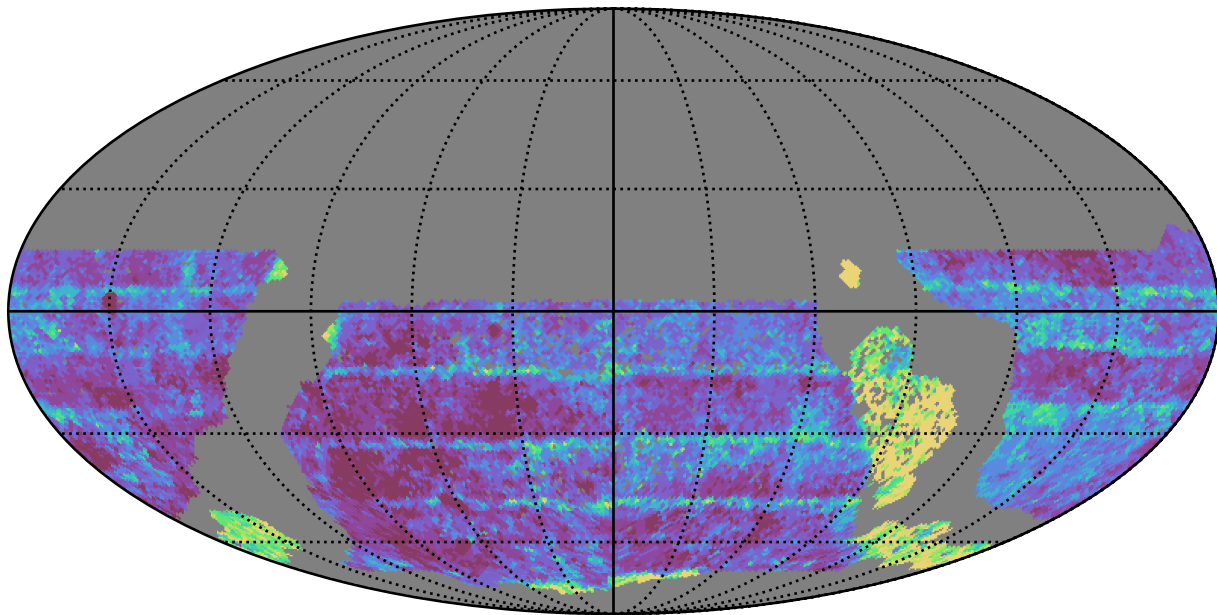

too\_elab\_r128\_d2\_griz\_v3.4\_10yrs WFD z band: Median Inter-Night Gap

Median Inter-Night Gap (days)