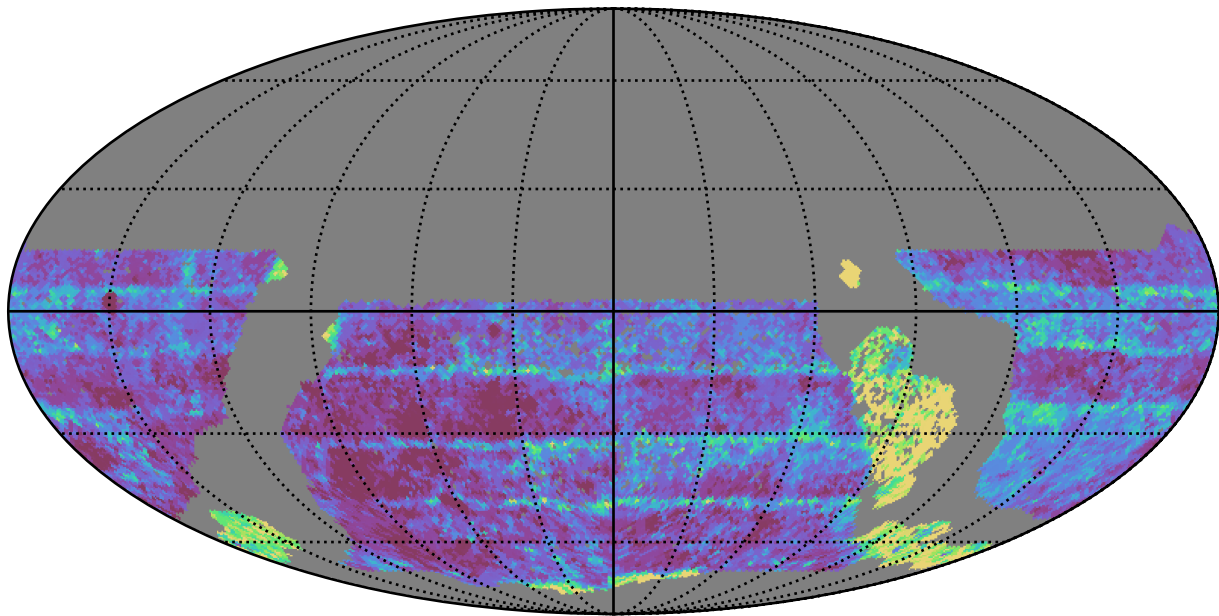

too_elab_r128_d2_griz_v3.4_10yrs WFD z band: Median Inter-Night Gap

Median Inter-Night Gap (days)