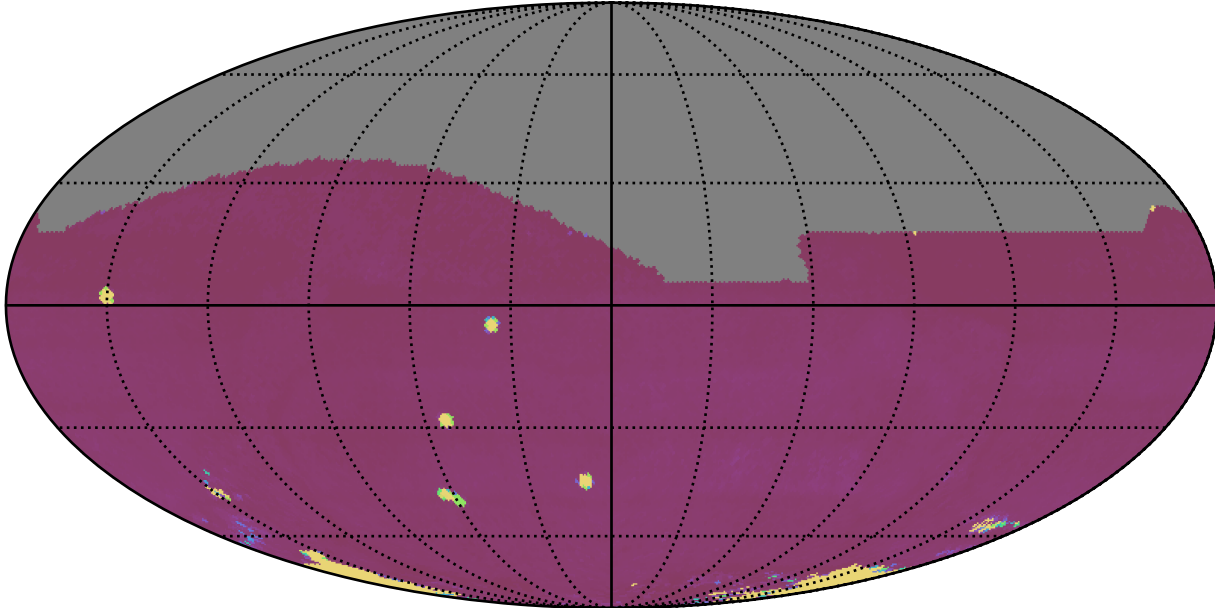

too\_elab\_r128\_d2\_griz\_v3.4\_10yrs All sky all bands: 75th Percentile Intranight Timespan

75th Percentile Intranight Timespan (minutes)