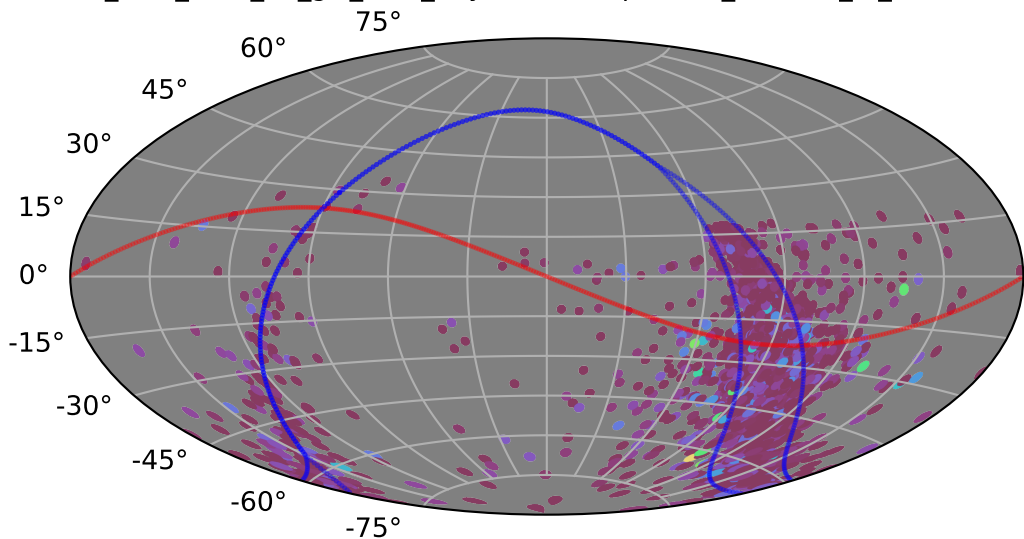

too_elab_r128_d2_giz_v3.4_10yrs : XRBPopMetric_number_of_detections

XRBPopMetric_number_of_detections
(Detected, 0 or 1)