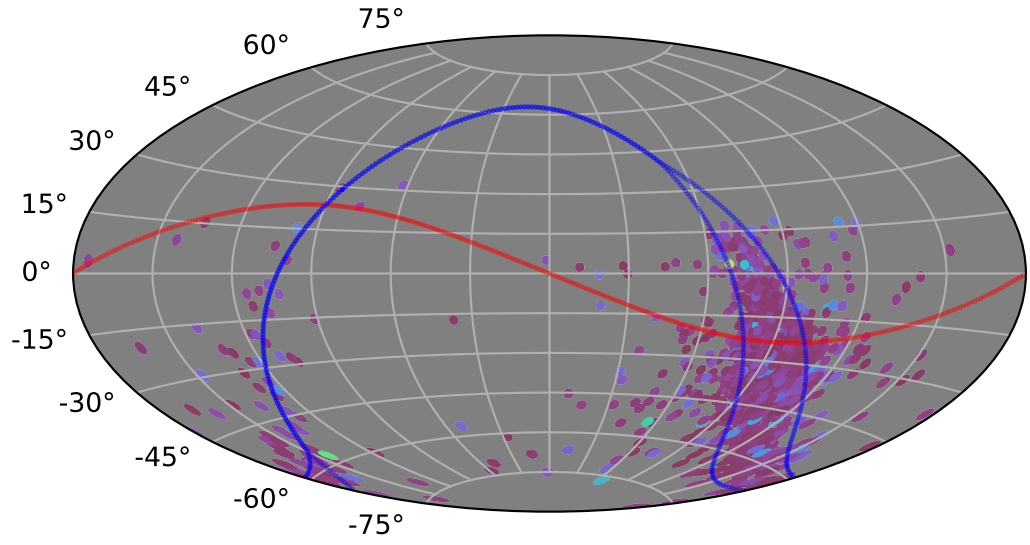

too\_elab\_r128\_d2\_giz\_v3.4\_10yrs : XRBPoMetric\_mean\_time\_between\_detections

5 10 15 20 25 30 35 40 45  
XRBPoMetric\_mean\_time\_between\_detections  
(Detected, 0 or 1)