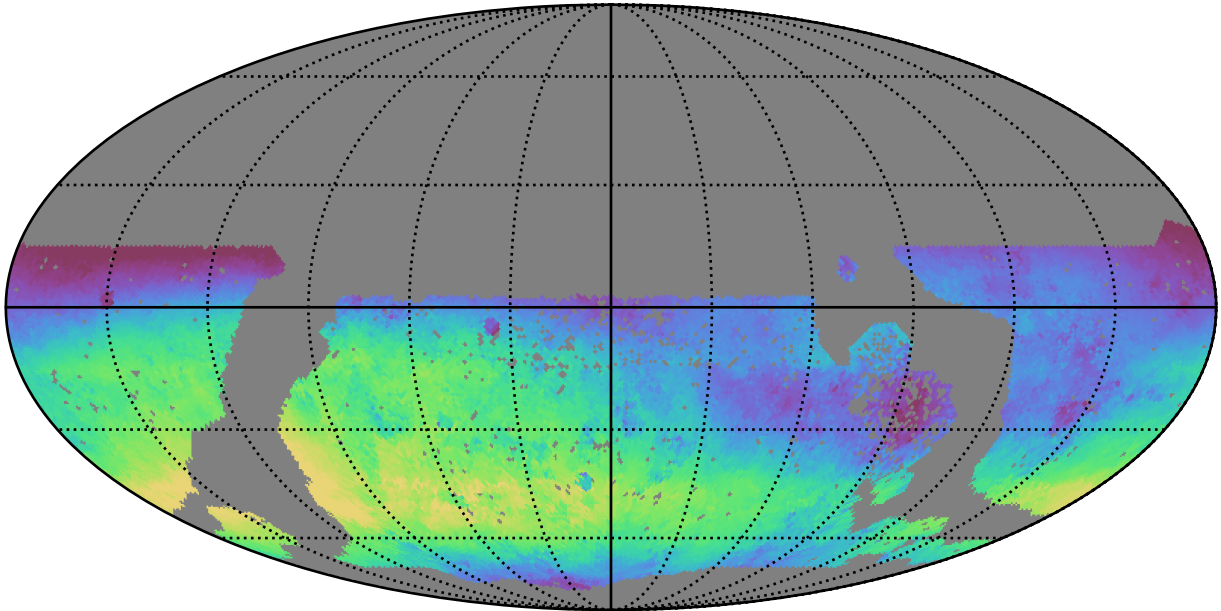

too_elab_heavy_r64_d3_ugrizy_v3.4_10yrs WFD u band: Median skyBrightness

22.500 22.525 22.550 22.575 22.600 22.625 22.650 22.675 22.700 22.725 22.750

Median skyBrightness (mag/sq arcsec)