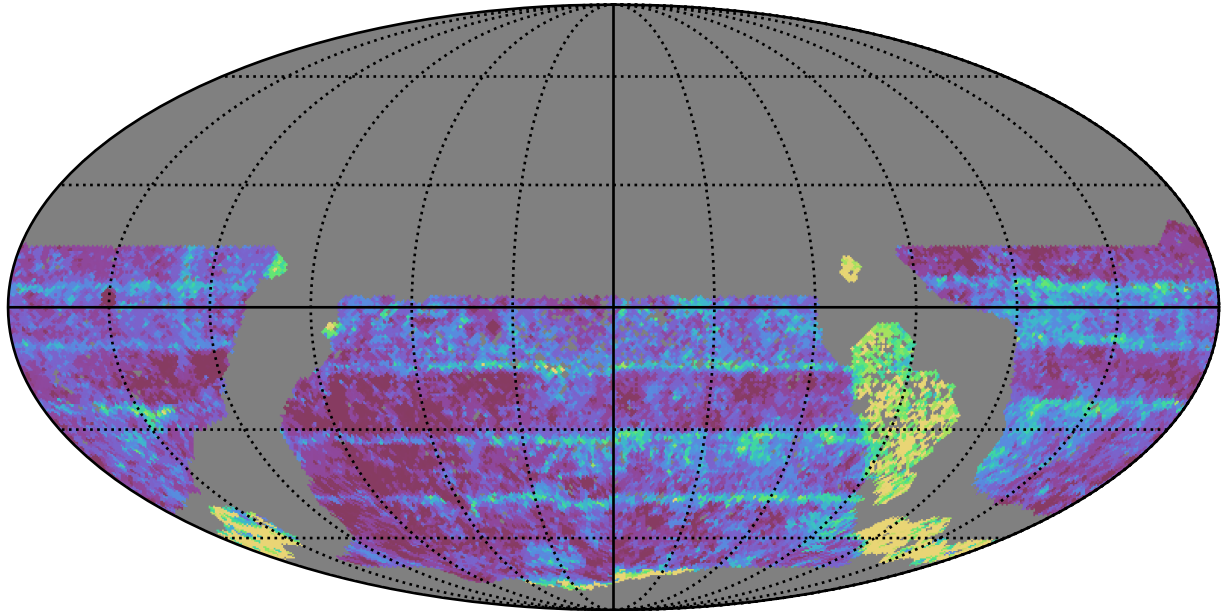

too\_elab\_heavy\_r64\_d3\_ugrizy\_v3.4\_10yrs WFD z band: Median Inter-Night Gap

Median Inter-Night Gap (days)