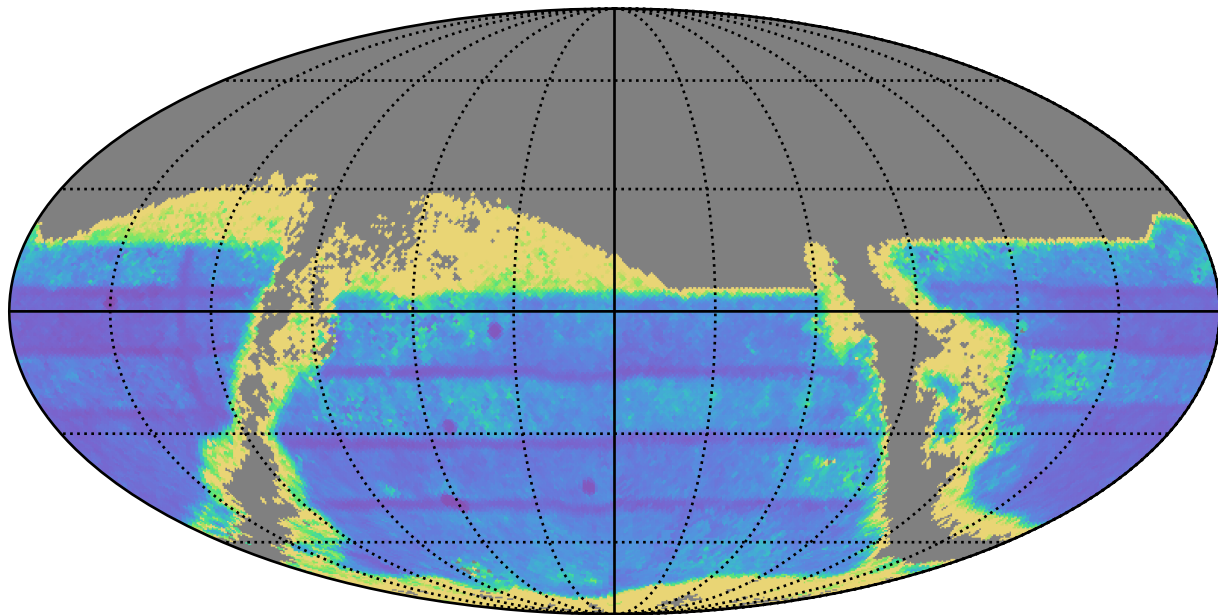

too_elab_heavy_r64_d3_gz_v3.4_10yrs : TDC_precision

TDC_precision (%)