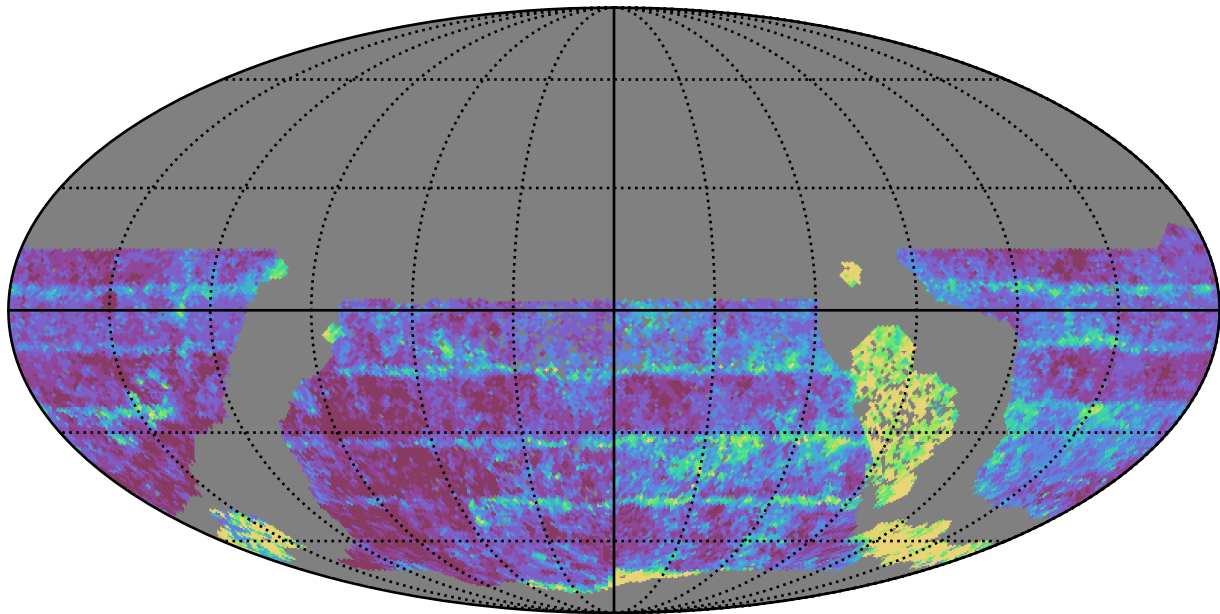

too\_elab\_heavy\_r64\_d3\_gz\_v3.4\_10yrs WFD z band: Median Inter-Night Gap

Median Inter-Night Gap (days)