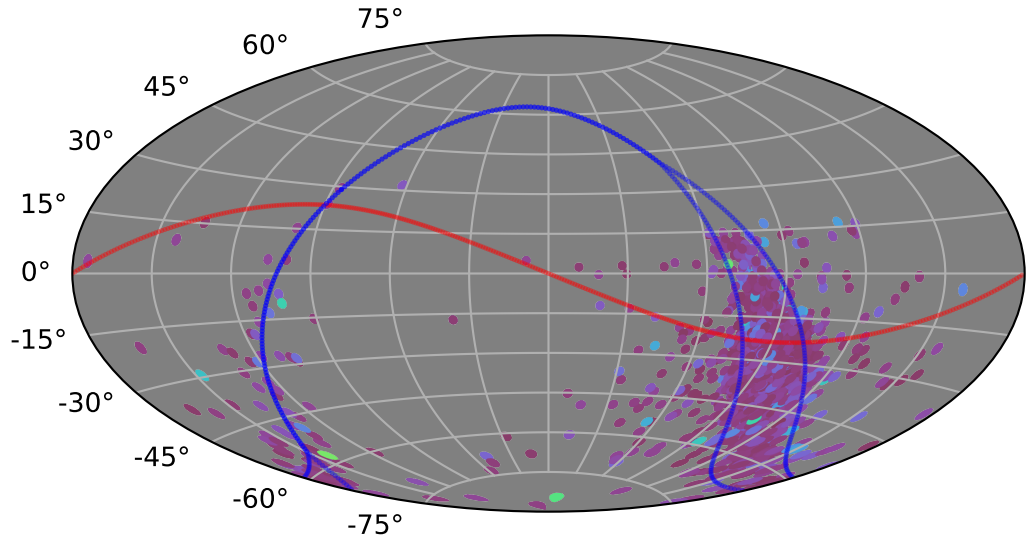

too_elab_heavy_r64_d3_griz_v3.4_10yrs : XRBPopMetric_mean_time_between_detections

5 10 15 20 25 30 35 40
XRBPopMetric_mean_time_between_detections
(Detected, 0 or 1)