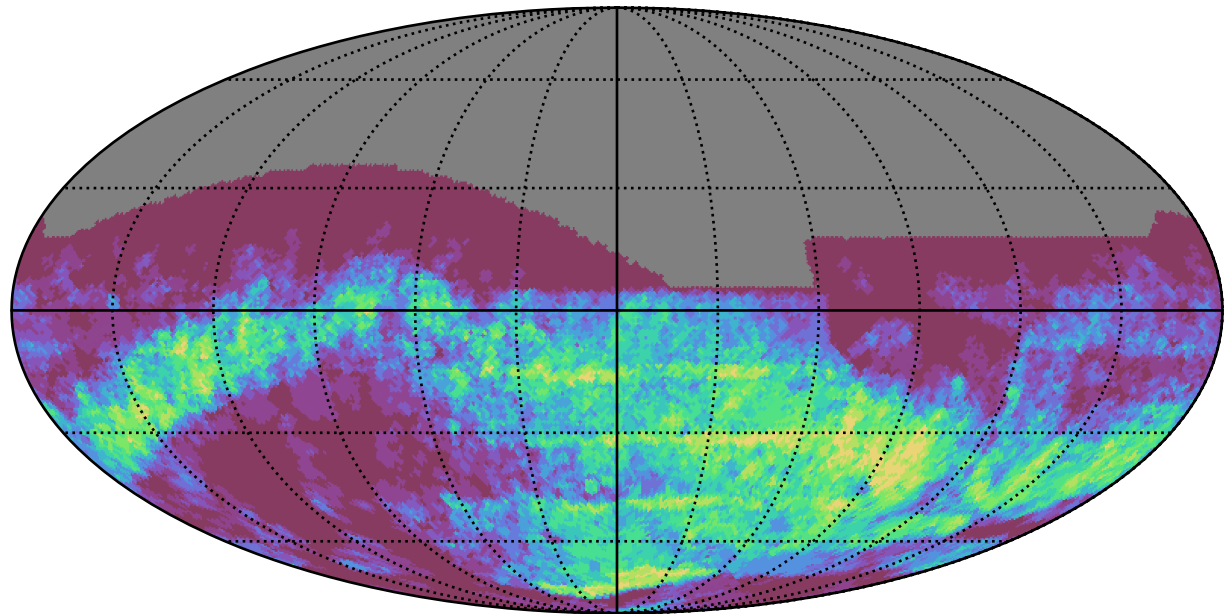

too_elab_heavy_r64_d3_griz_v3.4_10yrs : GalPlaneSeasonGapsTimescales_xray_binaries_map_Tau_25_0

0.0 0.1 0.2 0.3 0.4 0.5 0.6 0.7 0.8 0.9 1.0
GalPlaneSeasonGapsTimescales_xray_binaries_map_Tau_25_0
(MJD mag)