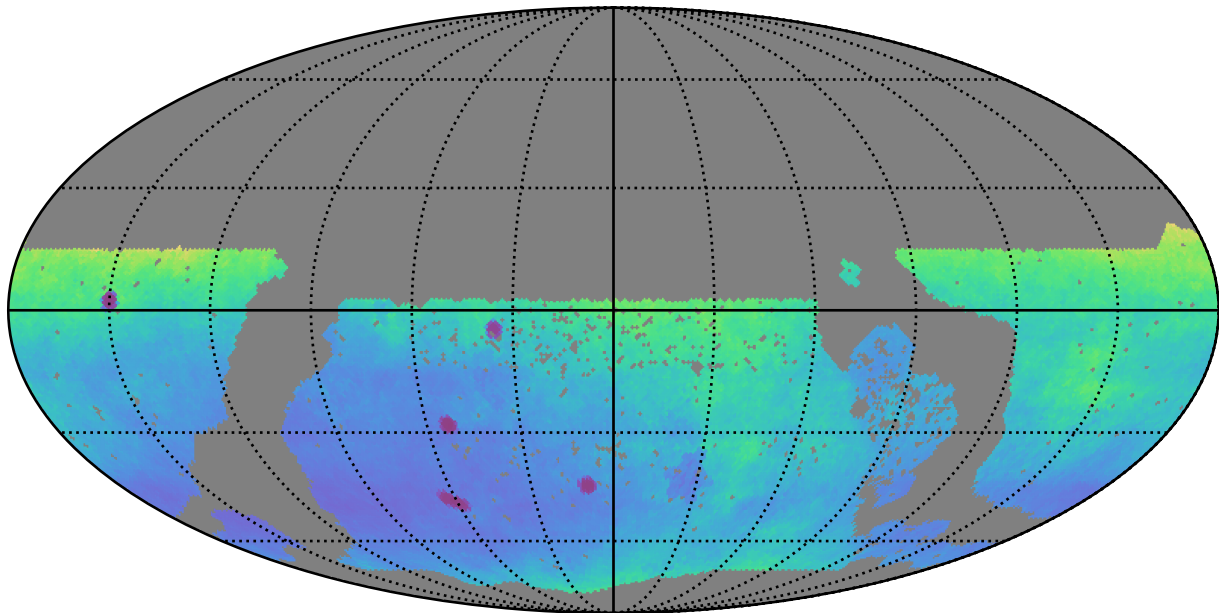

too_elab_heavy_r64_d3_griz_v3.4_10yrs WFD: Parallax Uncert @ 24.0

Parallax Uncert @ 24.0 (mas)