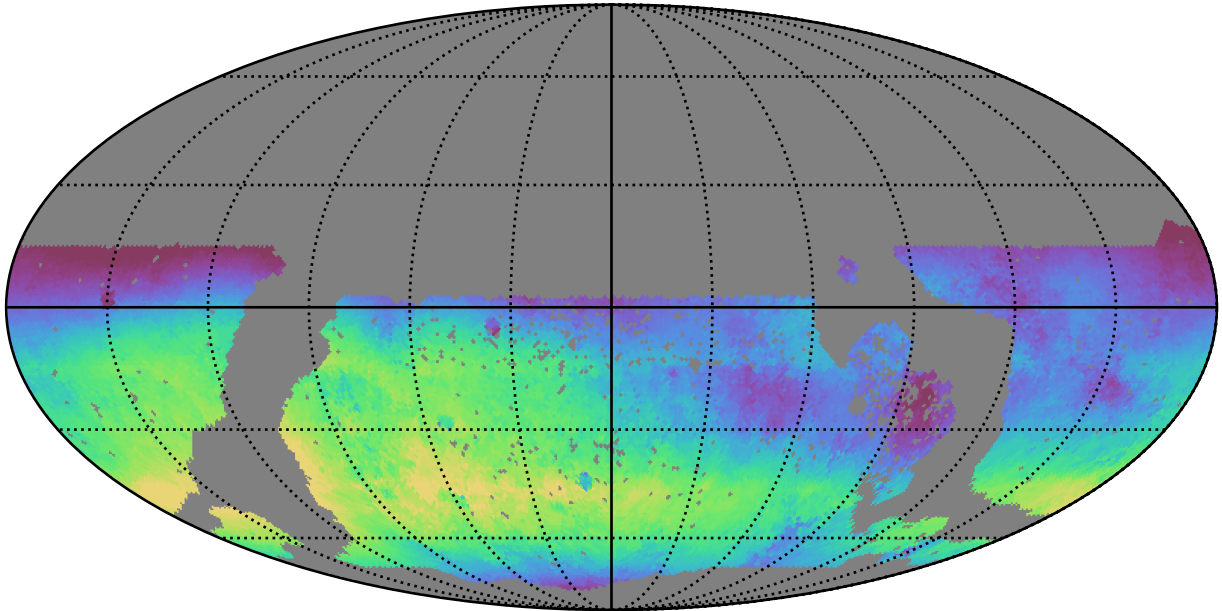

too_elab_heavy_r64_d3_griz_v3.4_10yrs WFD u band: Median skyBrightness

22.500 22.525 22.550 22.575 22.600 22.625 22.650 22.675 22.700 22.725 22.750

Median skyBrightness (mag/sq arcsec)