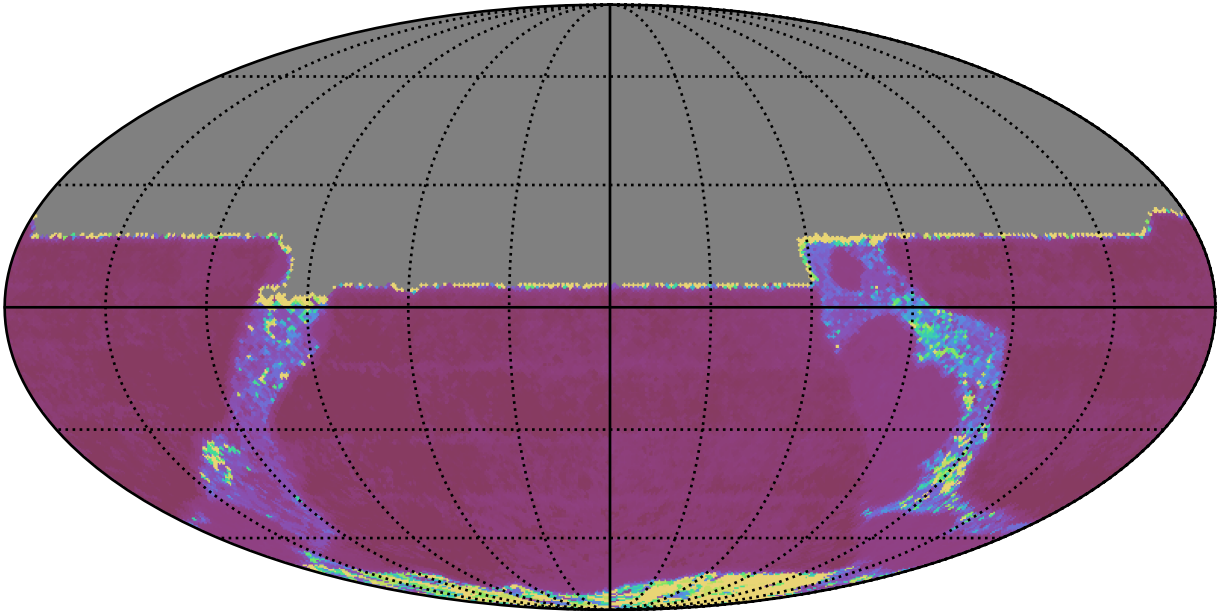

too_elab_heavy_r64_d3_griz_v3.4_10yrs All sky y band: Median Inter-Night Gap

Median Inter-Night Gap (days)