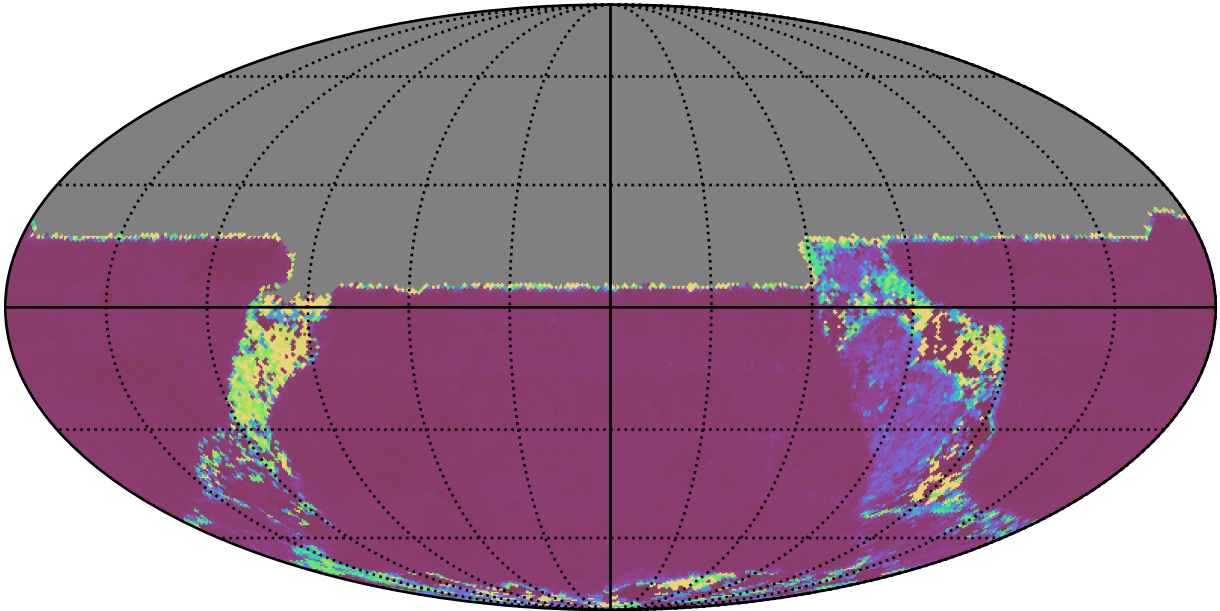

too_elab_heavy_r64_d3_griz_v3.4_10yrs All sky u band: Median Inter-Night Gap

Median Inter-Night Gap (days)