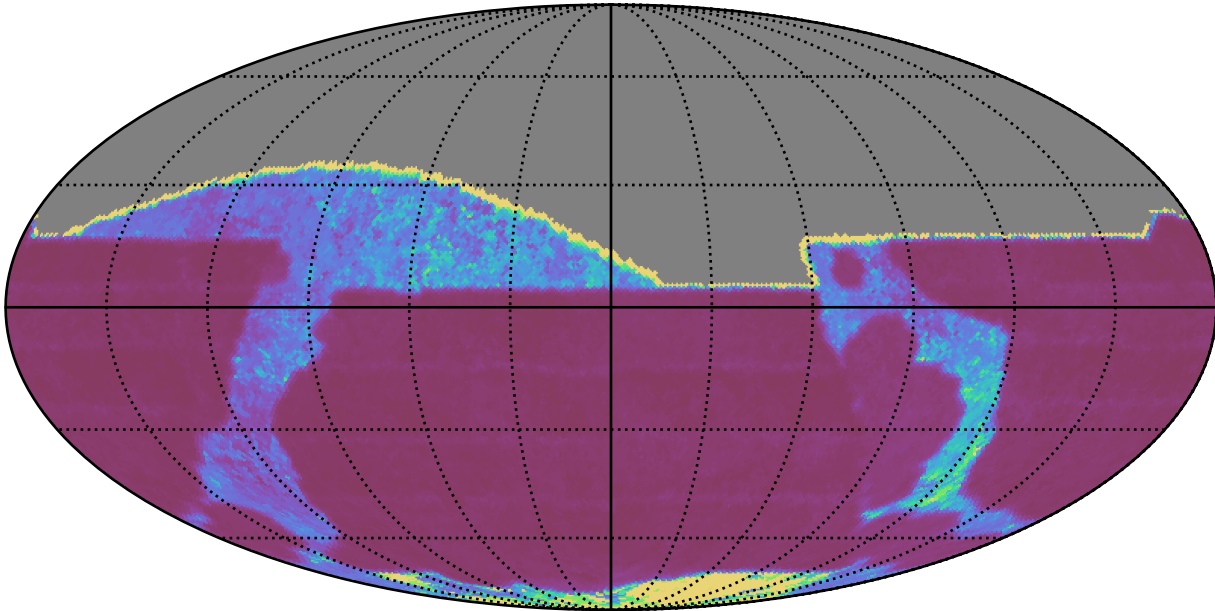

too_elab_heavy_r64_d3_griz_v3.4_10yrs All sky i band: Median Inter-Night Gap

Median Inter-Night Gap (days)