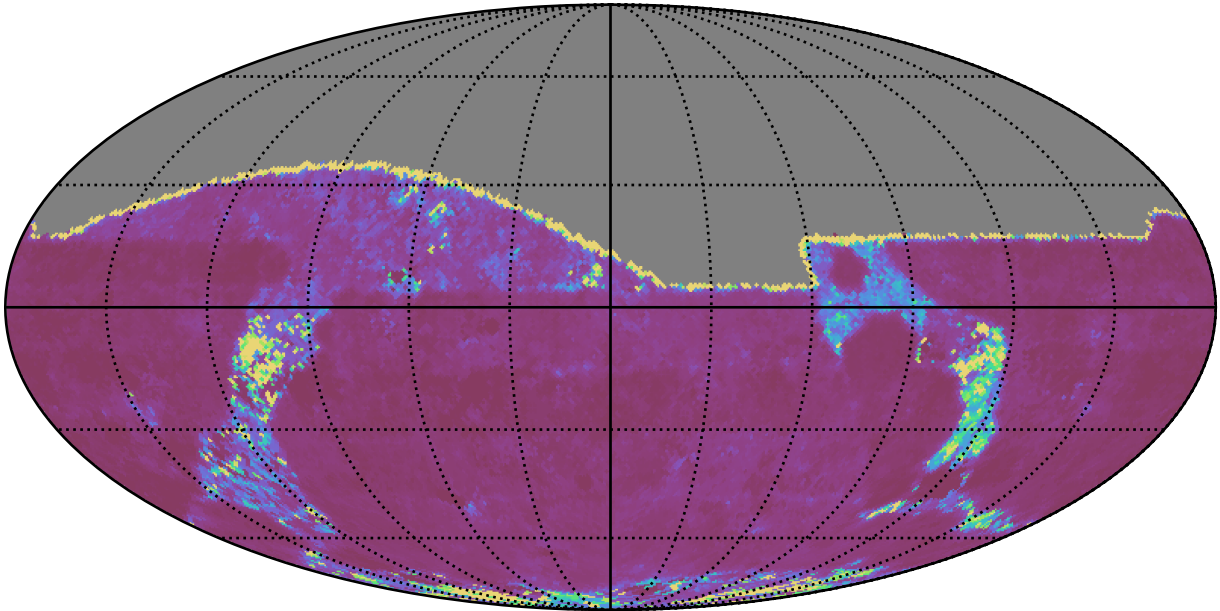

too\_elab\_heavy\_r64\_d3\_griz\_v3.4\_10yrs All sky g band: Median Inter-Night Gap

Median Inter-Night Gap (days)