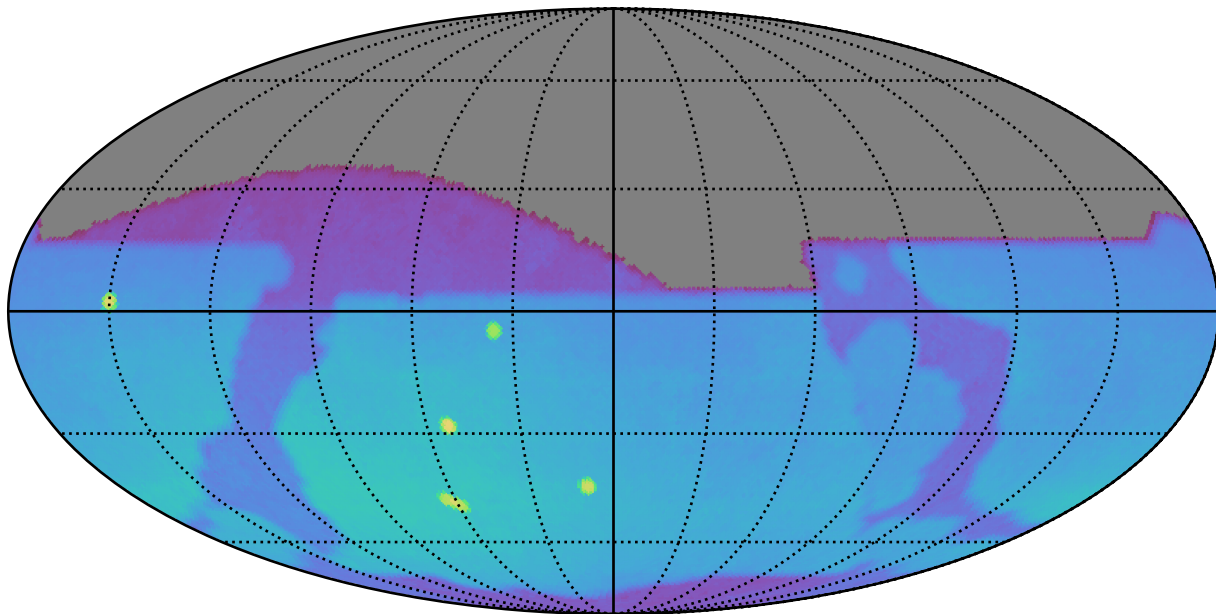

too_elab_heavy_r64_d2_ugrizy_v3.4_10yrs : Brown Dwarf, L4

Brown Dwarf, L4 (pc)