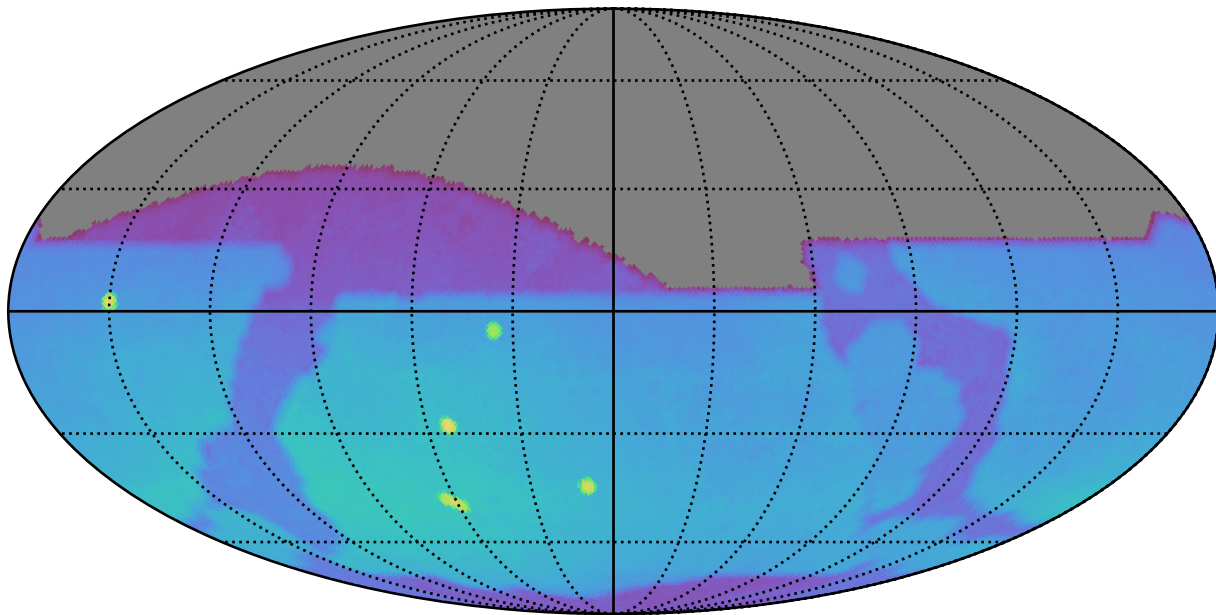

too_elab_heavy_r64_d2_ugrizy_v3.4_10yrs : Brown Dwarf, L4

Brown Dwarf, L4 (pc)