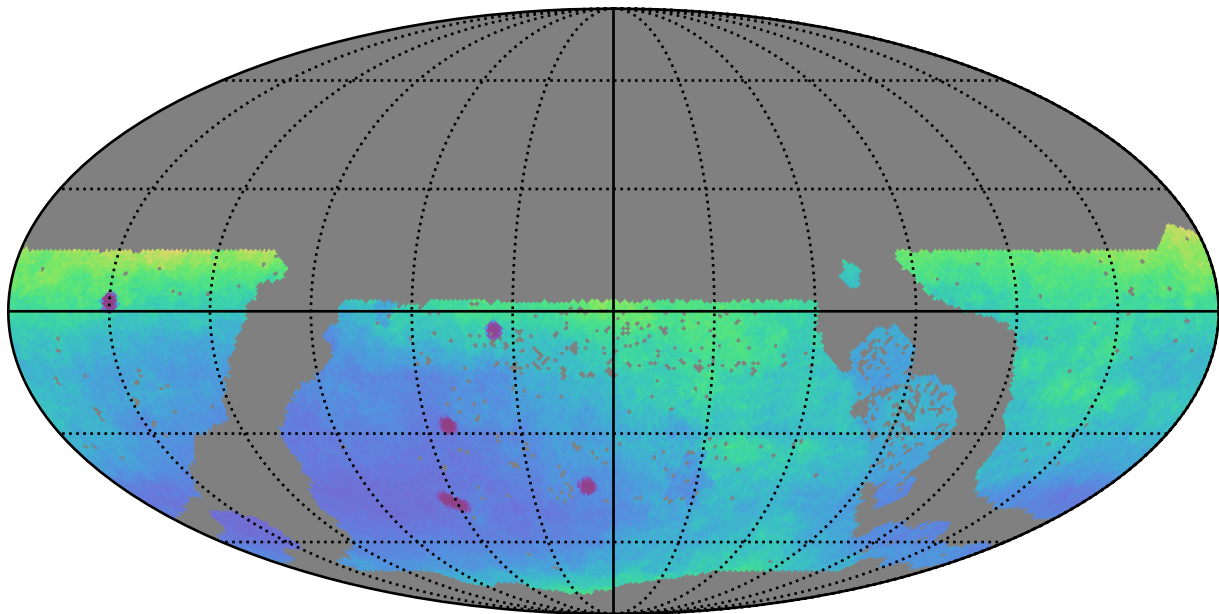

too_elab_heavy_r64_d2_ugrizy_v3.4_10yrs WFD: Parallax Uncert @ 24.0

Parallax Uncert @ 24.0 (mas)