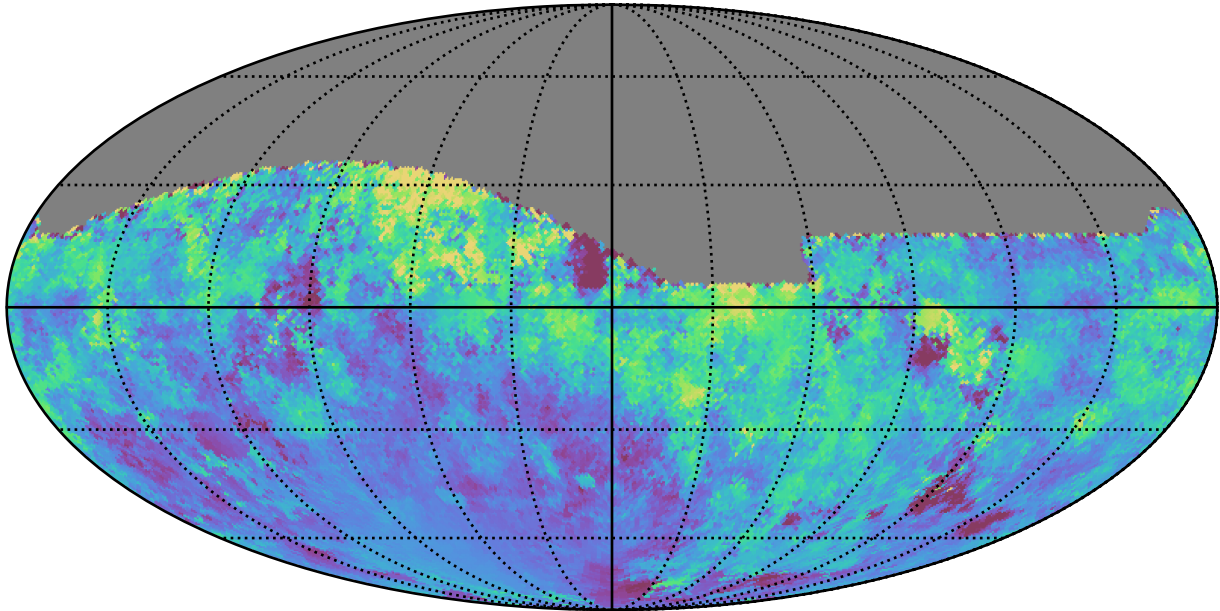

too_elab_heavy_r64_d2_ugrizy_v3.4_10yrs All sky i band: Median moonDistance

Median moonDistance