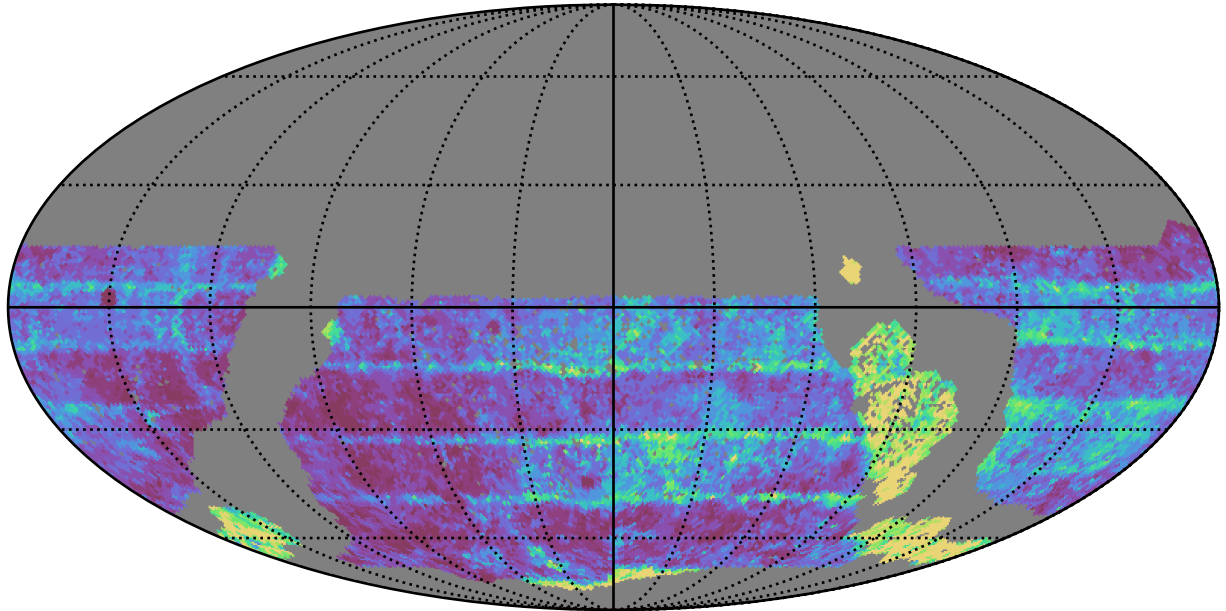

too_elab_heavy_r64_d2_ugrizy_v3.4_10yrs WFD z band: Median Inter-Night Gap

Median Inter-Night Gap (days)