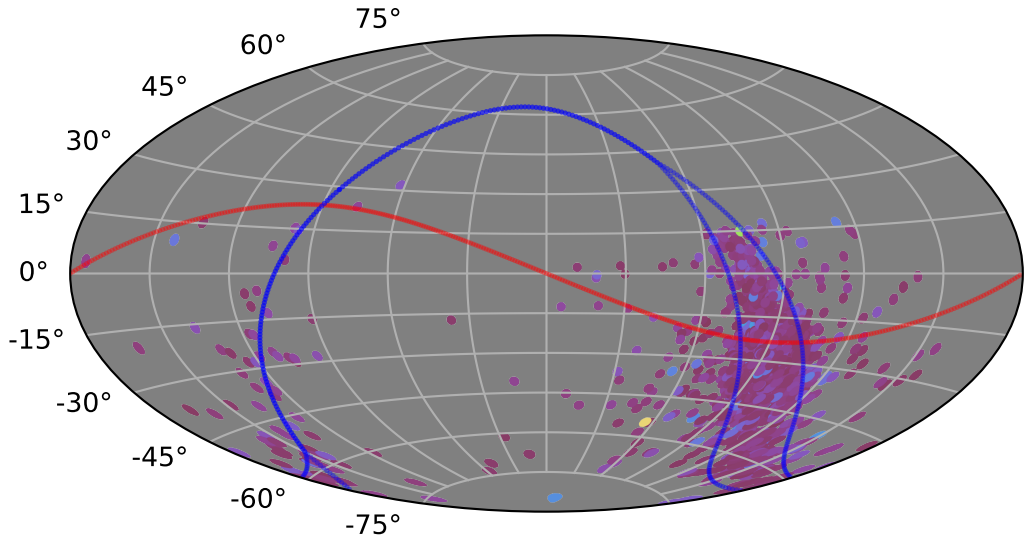

too_elab_heavy_r64_d2_gz_v3.4_10yrs : XRBPopMetric_mean_time_between_detections

6 12 18 24 30 36 42 48 54
XRBPopMetric_mean_time_between_detections
(Detected, 0 or 1)