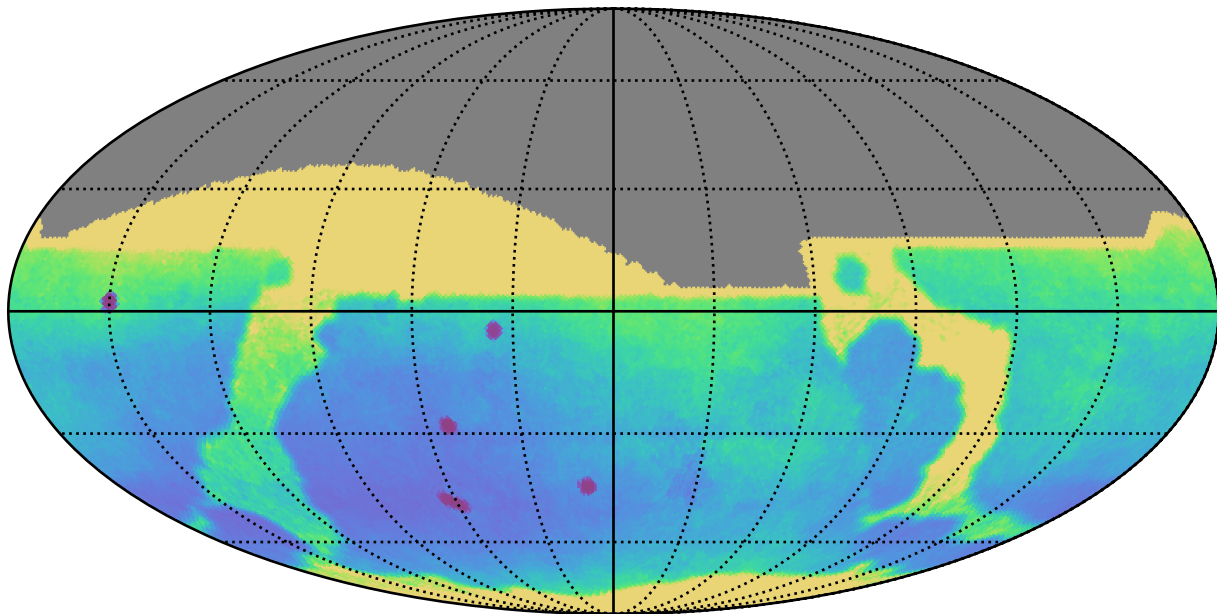

too\_elab\_heavy\_r64\_d2\_gz\_v3.4\_10yrs All sky: Parallax Uncert @ 24.0

Parallax Uncert @ 24.0 (mas)