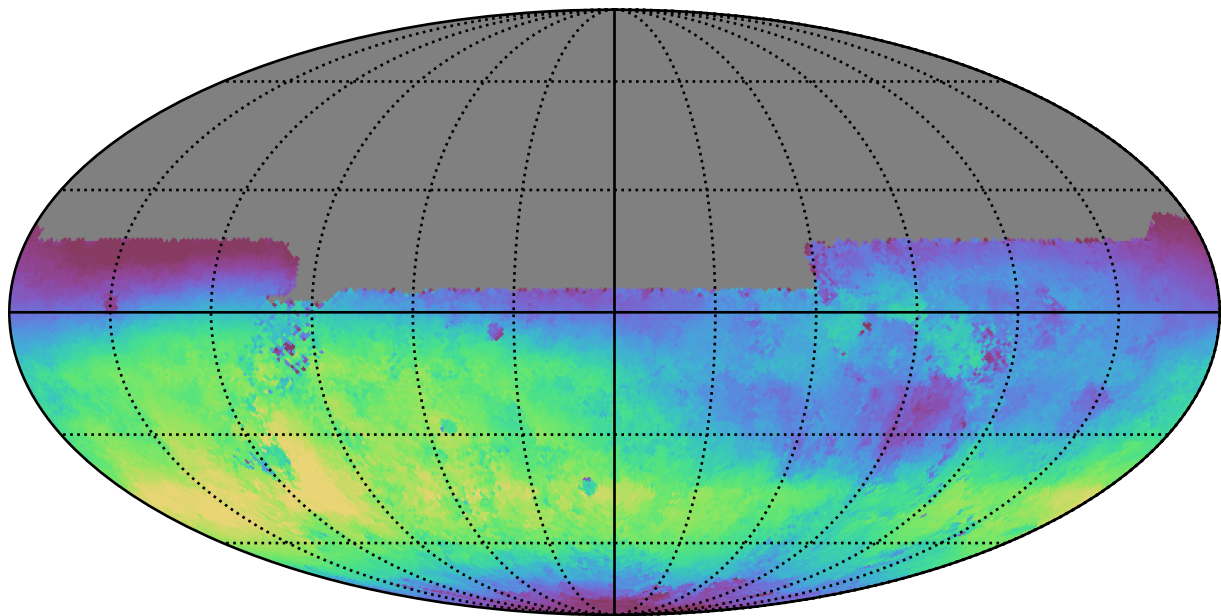

too_elab_heavy_r64_d2_gz_v3.4_10yrs All sky u band: Median skyBrightness

22.500 22.525 22.550 22.575 22.600 22.625 22.650 22.675 22.700 22.725 22.750

Median skyBrightness (mag/sq arcsec)