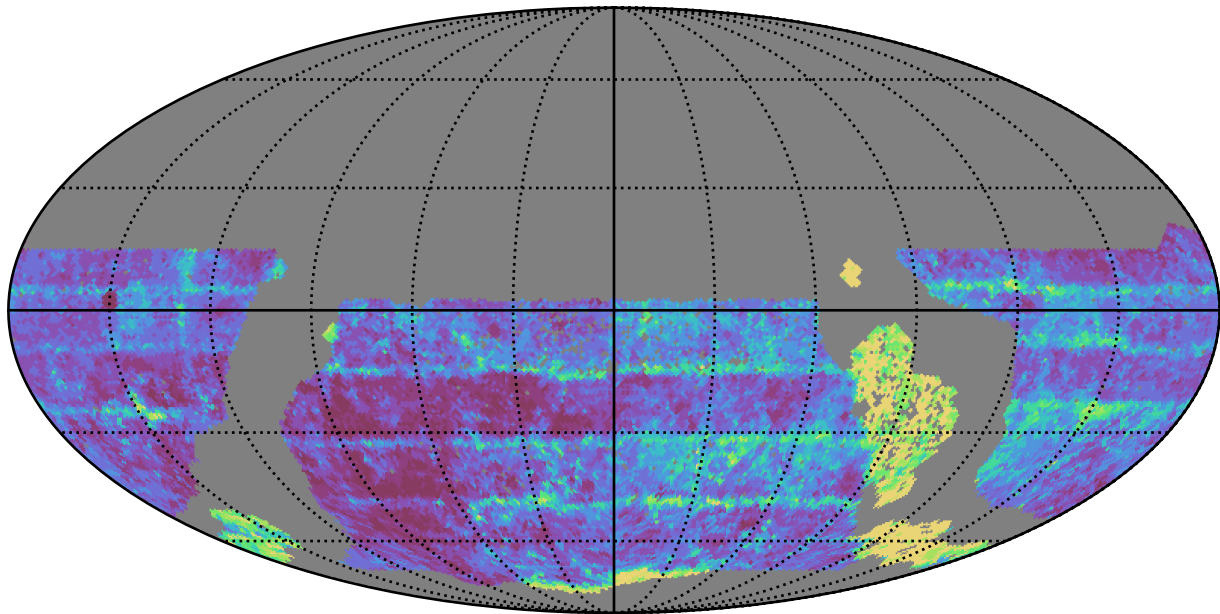

too_elab_heavy_r64_d2_gz_v3.4_10yrs WFD z band: Median Inter-Night Gap

Median Inter-Night Gap (days)