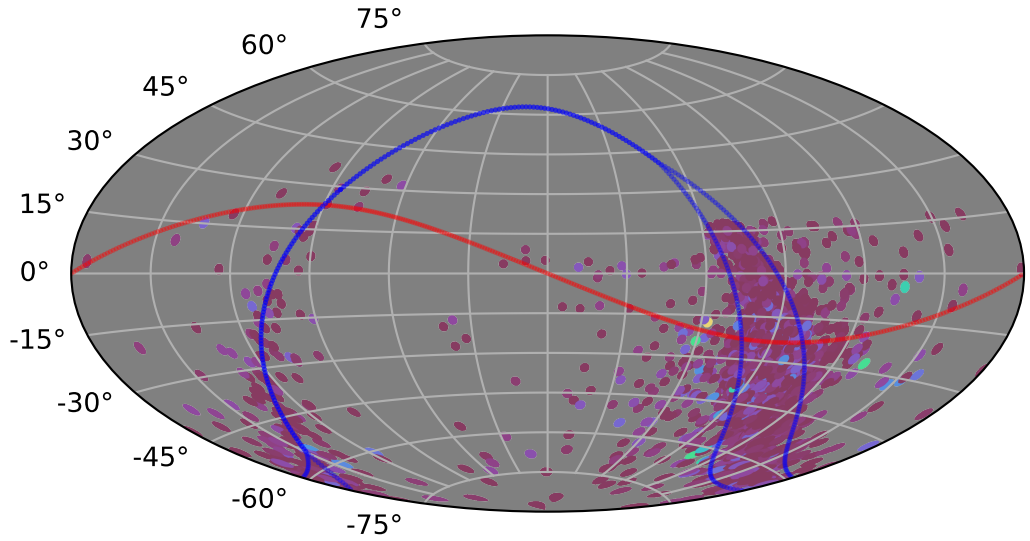

too_elab_heavy_r64_d2_griz_v3.4_10yrs : XRBPopMetric_number_of_detections

XRBPopMetric_number_of_detections
(Detected, 0 or 1)