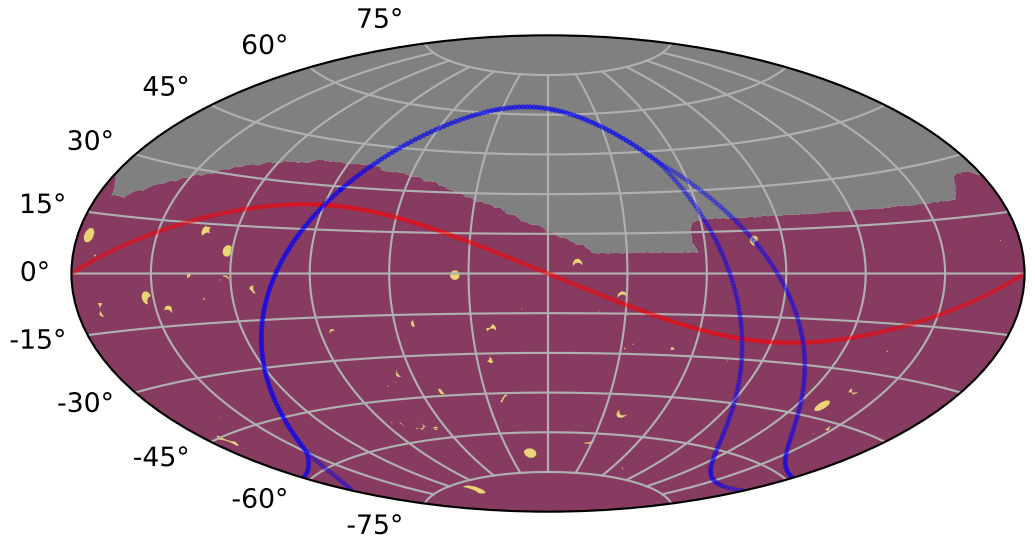

too_elab_heavy_r64_d2_griz_v3.4_10yrs all models: KNePopMetric_all_blue_color_detect

0.0 0.1 0.2 0.3 0.4 0.5 0.6 0.7 0.8 0.9 1.0
KNePopMetric_all_blue_color_detect
(Detected, 0 or 1)