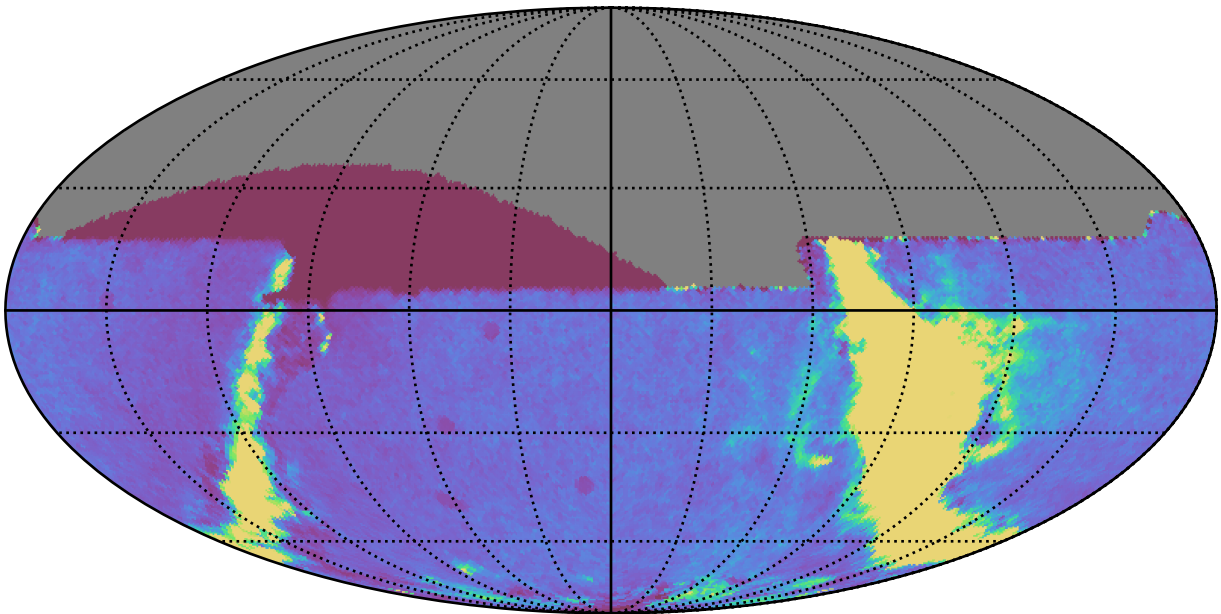

too\_elab\_heavy\_r64\_d2\_griz\_v3.4\_10yrs : GalplaneTimePerFilter\_xray\_binaries\_map\_u

0.0 0.2 0.4 0.6 0.8 1.0 1.2 1.4 1.6 1.8 2.0  
GalplaneTimePerFilter\_xray\_binaries\_map\_u  
(filter mag MJD s)