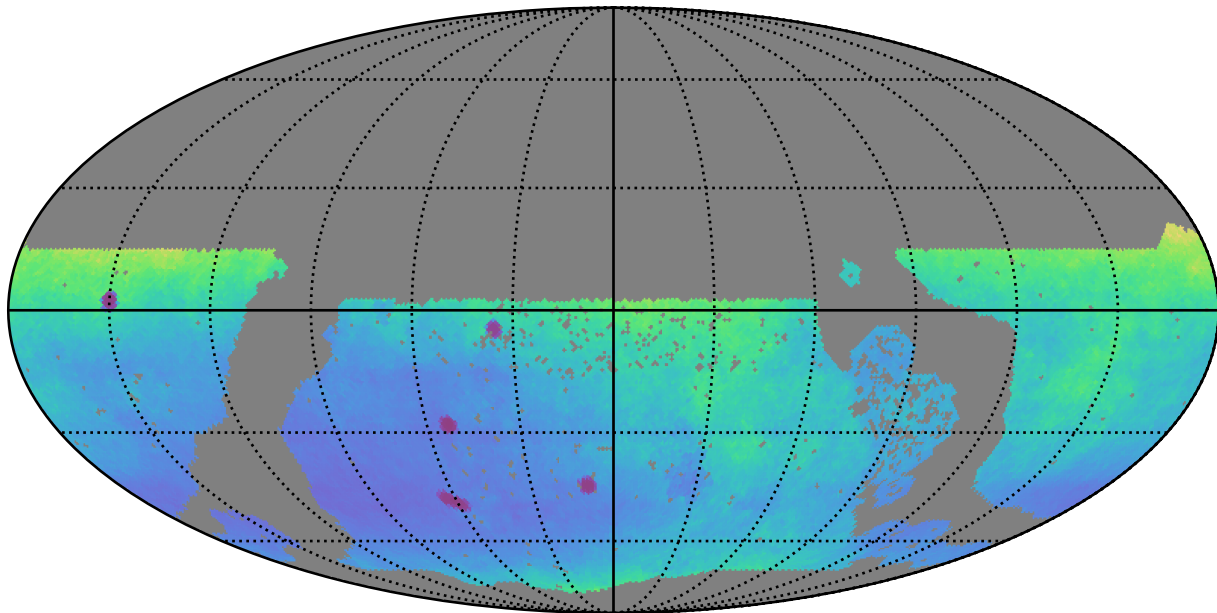

too_elab_heavy_r64_d2_griz_v3.4_10yrs WFD: Parallax Uncert @ 24.0

Parallax Uncert @ 24.0 (mas)