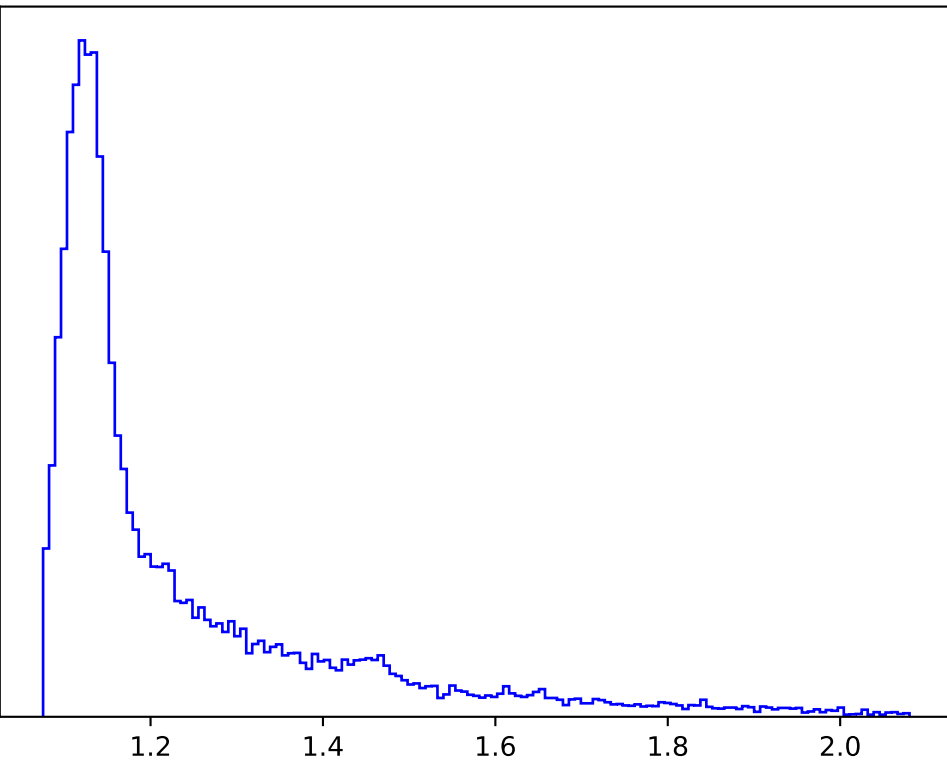

too_elab_heavy_r64_d2_griz_v3.4_10yrs Yr 1 all bands: Median airmass

1.679

1.469

1.259

1.049

0.839

0.629

0.420

0.210

0.000

Median airmass (X)