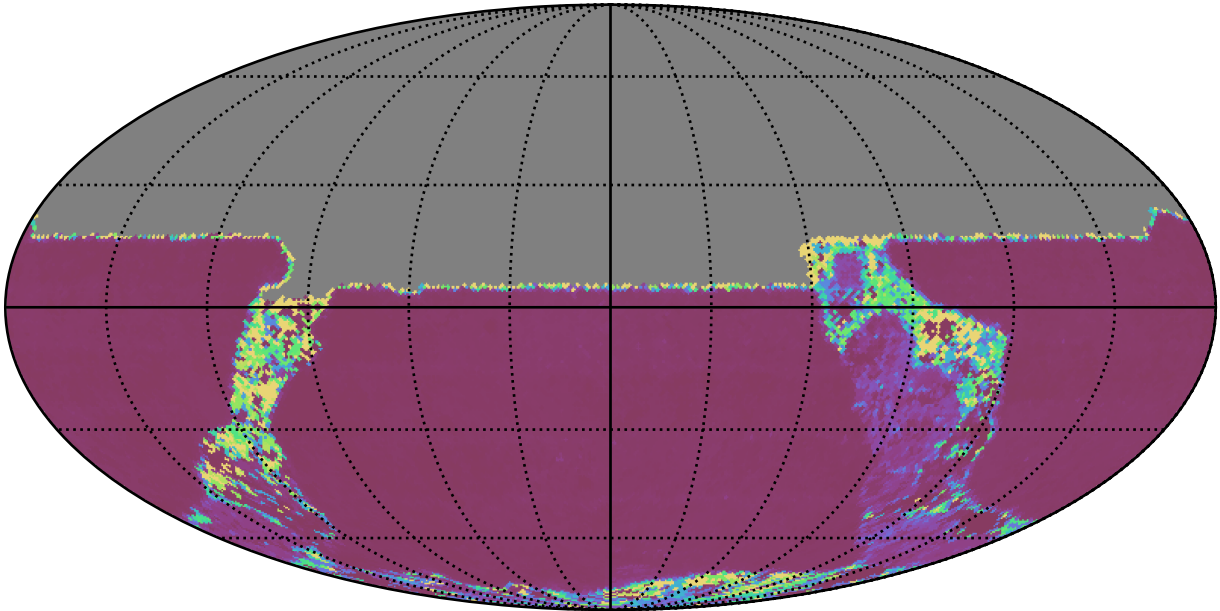

too_elab_heavy_r64_d2_griz_v3.4_10yrs All sky u band: Median Inter-Night Gap

Median Inter-Night Gap (days)