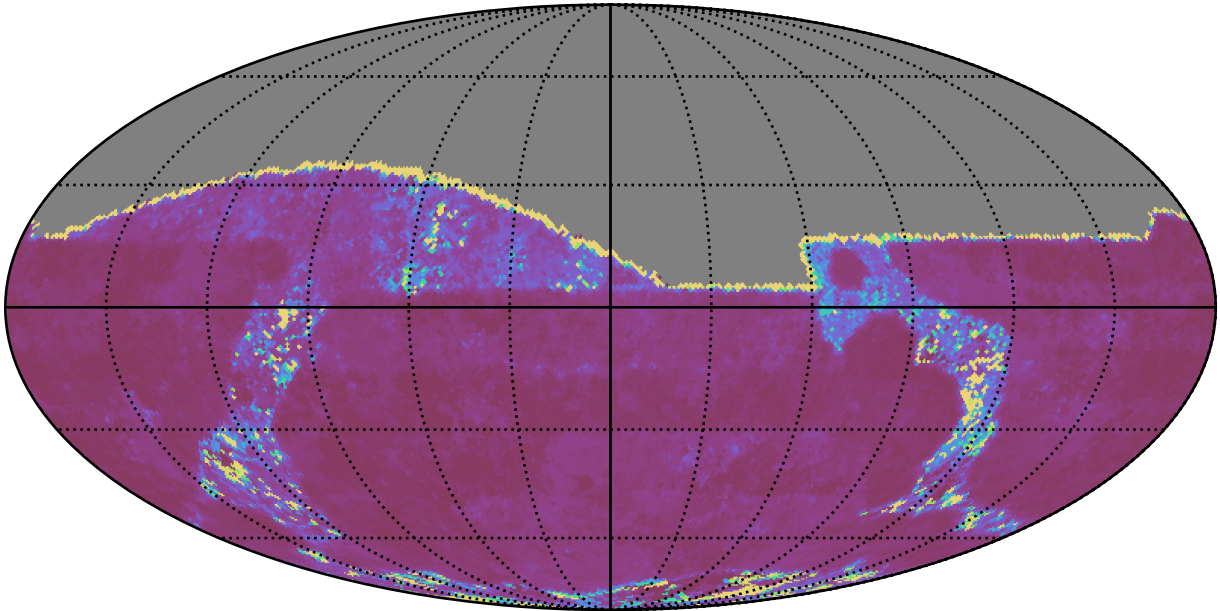

too_elab_heavy_r64_d2_griz_v3.4_10yrs All sky g band: Median Inter-Night Gap

Median Inter-Night Gap (days)