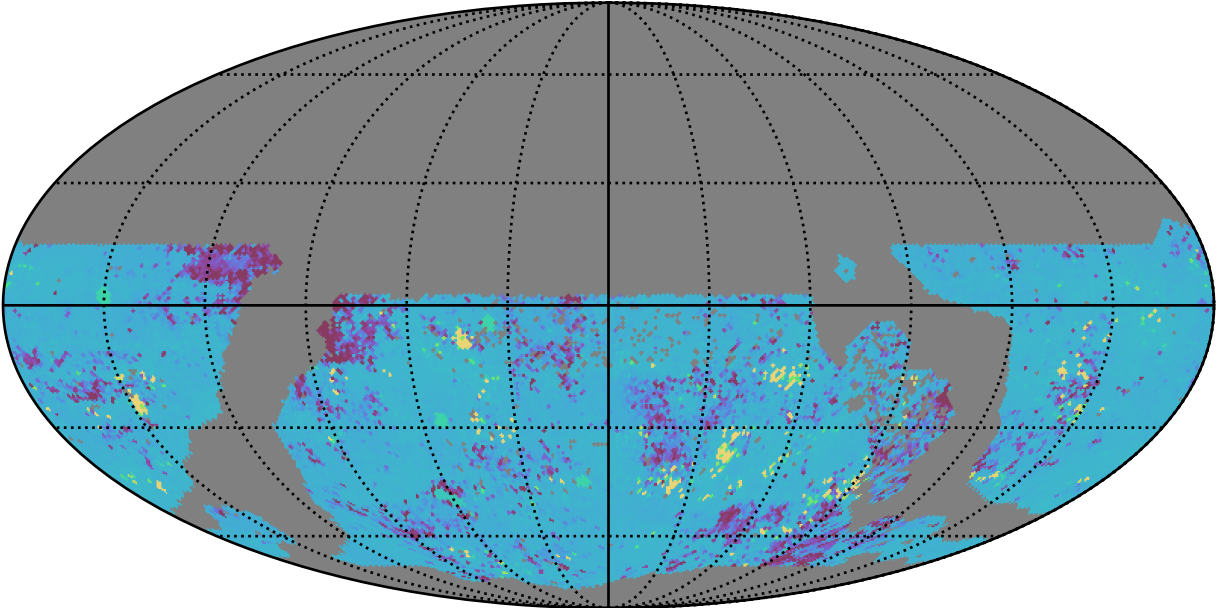

too_elab_heavy_r64_d2_griz_v3.4_10yrs WFD ug bands: 75th Percentile Intranight Timespan

75th Percentile Intranight Timespan (minutes)