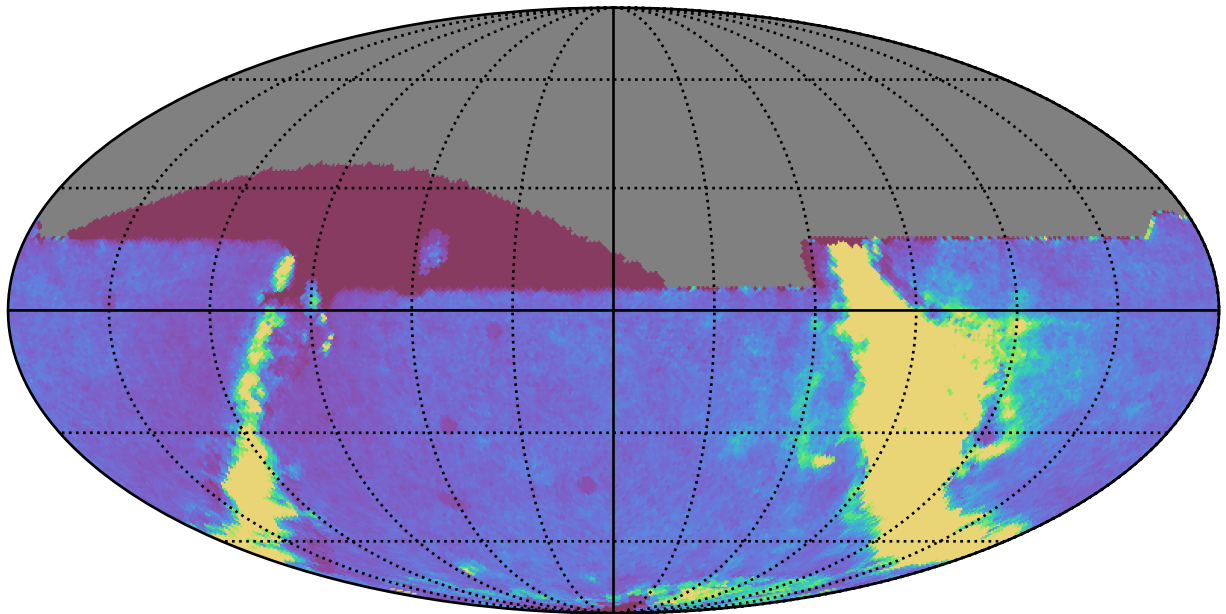

too\_elab\_heavy\_r32\_d3\_ugrizy\_v3.4\_10yrs : GalplaneTimePerFilter\_xray\_binaries\_map\_u

0.0 0.2 0.4 0.6 0.8 1.0 1.2 1.4 1.6 1.8 2.0  
GalplaneTimePerFilter\_xray\_binaries\_map\_u  
(filter mag MJD s)