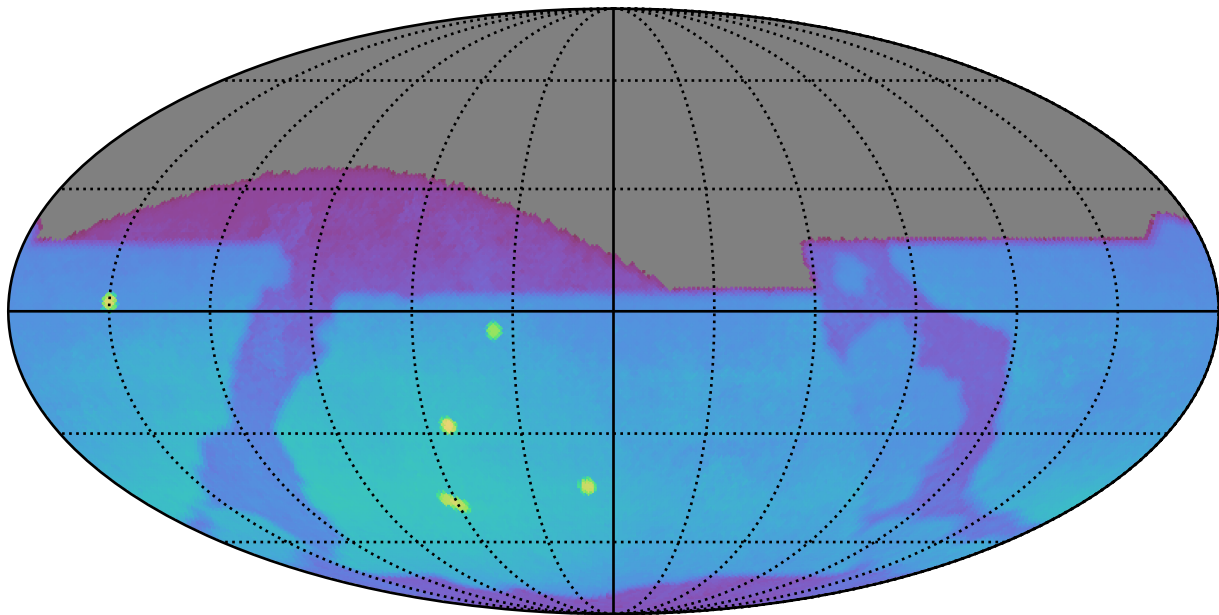

too_elab_heavy_r32_d3_ugrizy_v3.4_10yrs : Brown Dwarf, L7

Brown Dwarf, L7 (pc)