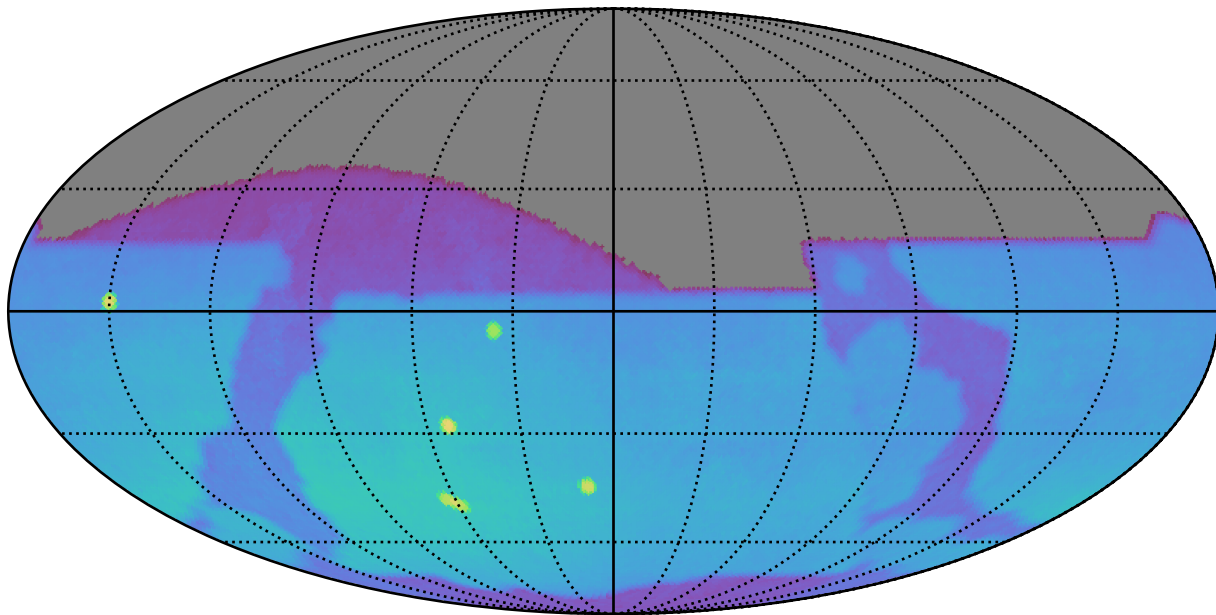

too_elab_heavy_r32_d3_ugrizy_v3.4_10yrs : Brown Dwarf, L4

Brown Dwarf, L4 (pc)