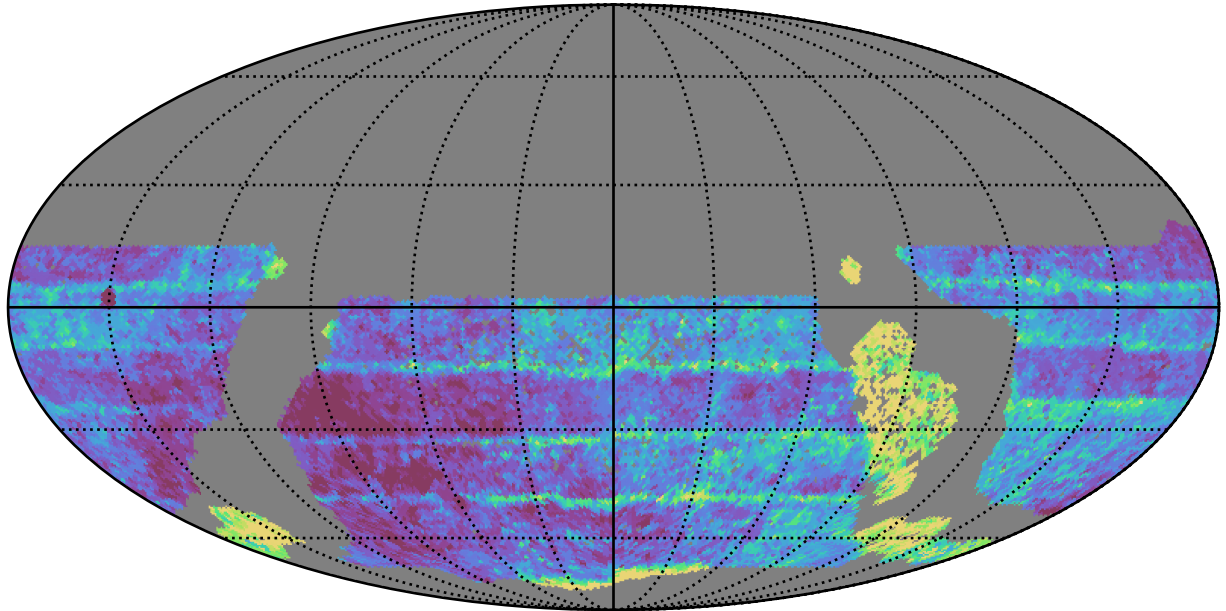

too\_elab\_heavy\_r32\_d3\_ugrizy\_v3.4\_10yrs WFD z band: Median Inter-Night Gap

Median Inter-Night Gap (days)