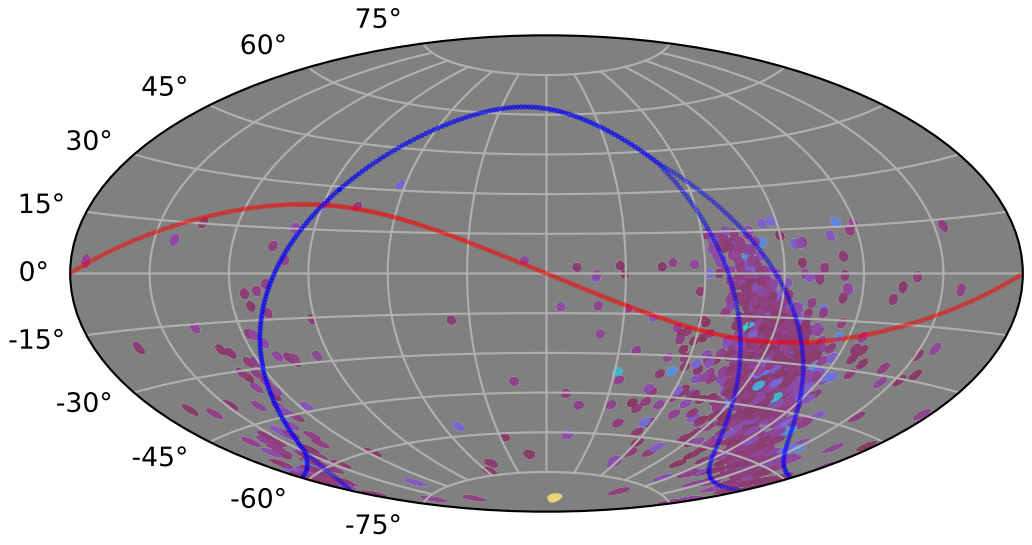

too\_elab\_heavy\_r32\_d3\_gz\_v3.4\_10yrs : XRBPopMetric\_mean\_time\_between\_detections

6 12 18 24 30 36 42 48  
XRBPopMetric\_mean\_time\_between\_detections  
(Detected, 0 or 1)