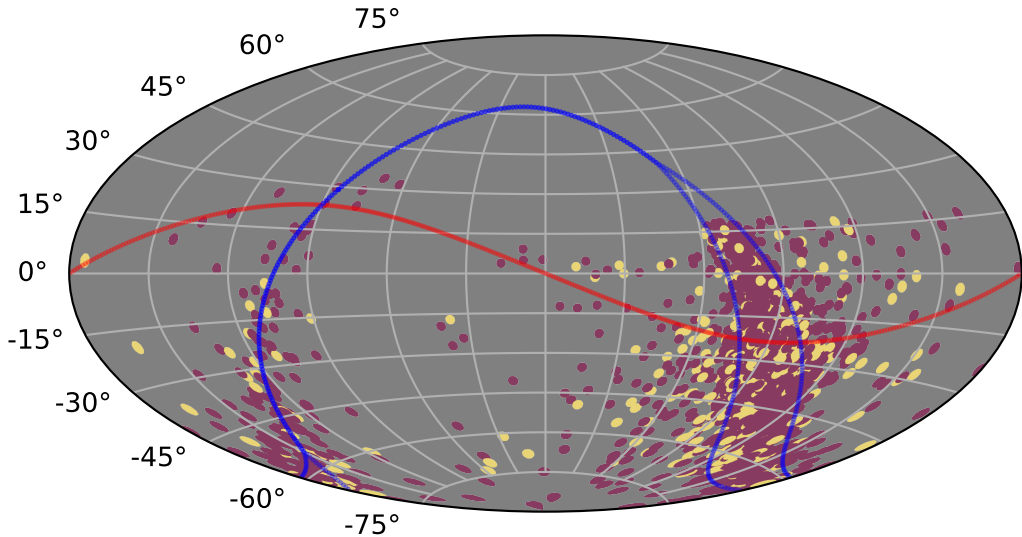

too_elab_heavy_r32_d3_gz_v3.4_10yrs : XRBPopMetric_early_detect

XRBPopMetric_early_detect
(Detected, 0 or 1)