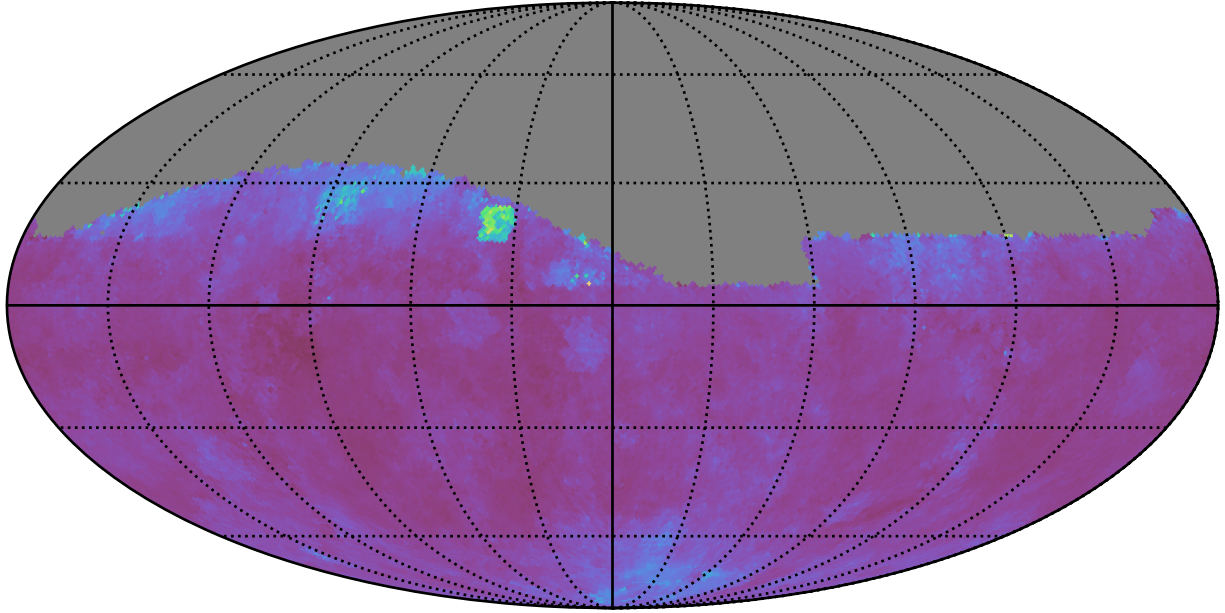

too\_elab\_heavy\_r32\_d3\_gz\_v3.4\_10yrs night<730 and g: SNR-weighted FWHMeff g, year<2

0.6 0.9 1.2 1.5 1.8 2.1 2.4 2.7 3.0 3.3 3.6  
SNR-weighted FWHMeff g, year<2  
(mag arcsec)