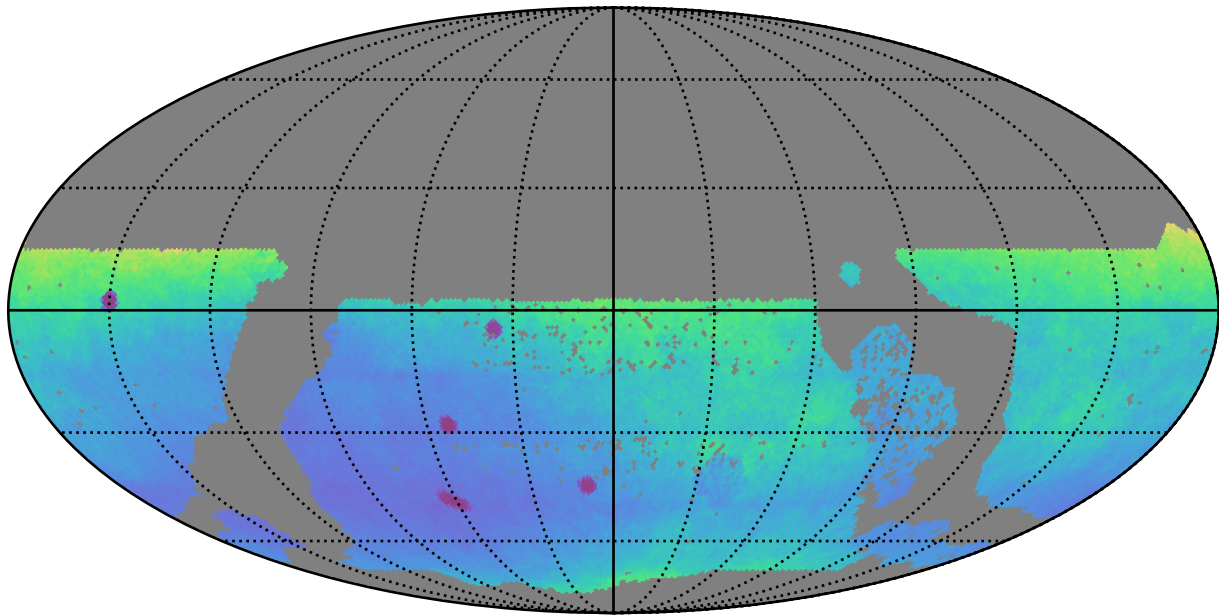

too_elab_heavy_r32_d3_gz_v3.4_10yrs WFD: Parallax Uncert @ 24.0

Parallax Uncert @ 24.0 (mas)