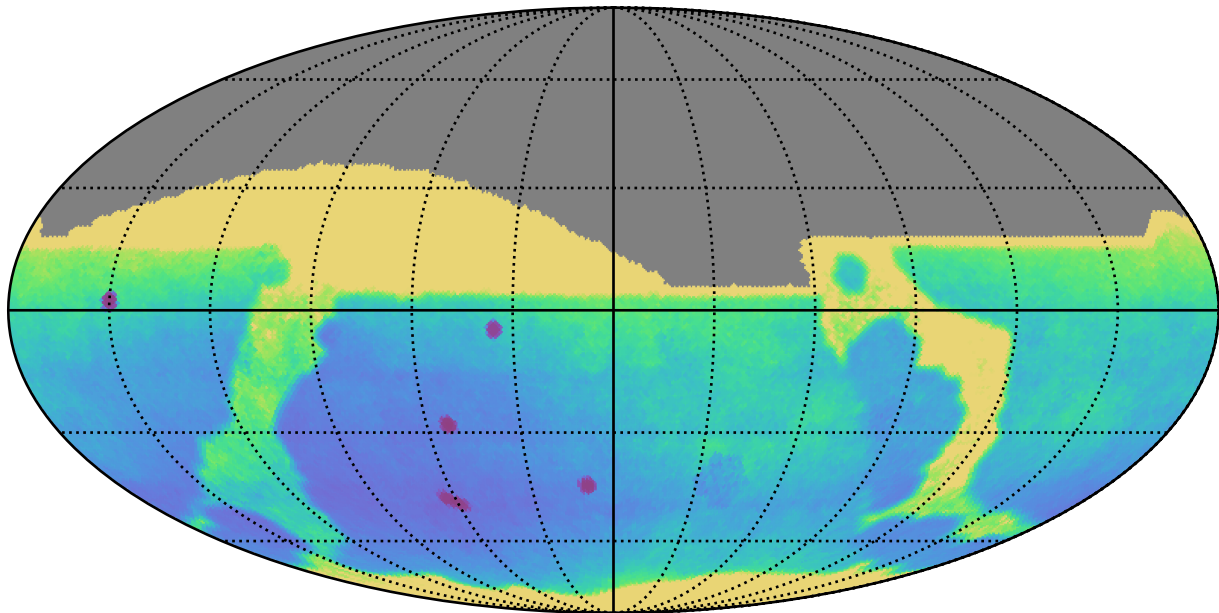

too_elab_heavy_r32_d3_gz_v3.4_10yrs All sky: Parallax Uncert @ 24.0

Parallax Uncert @ 24.0 (mas)