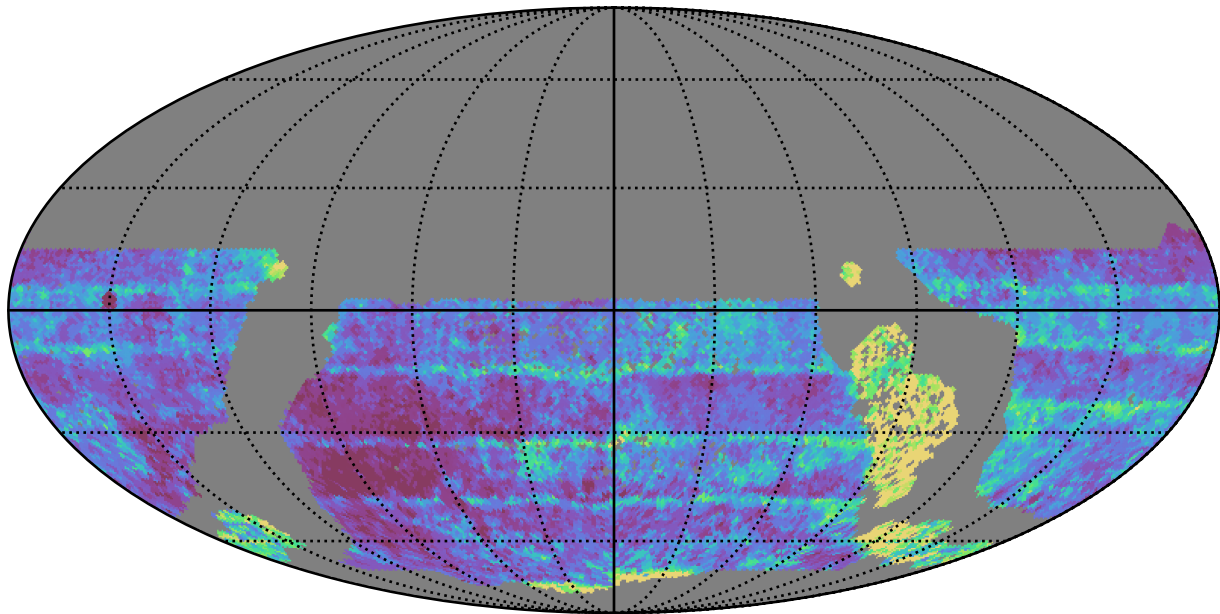

too_elab_heavy_r32_d3_gz_v3.4_10yrs WFD z band: Median Inter-Night Gap

Median Inter-Night Gap (days)