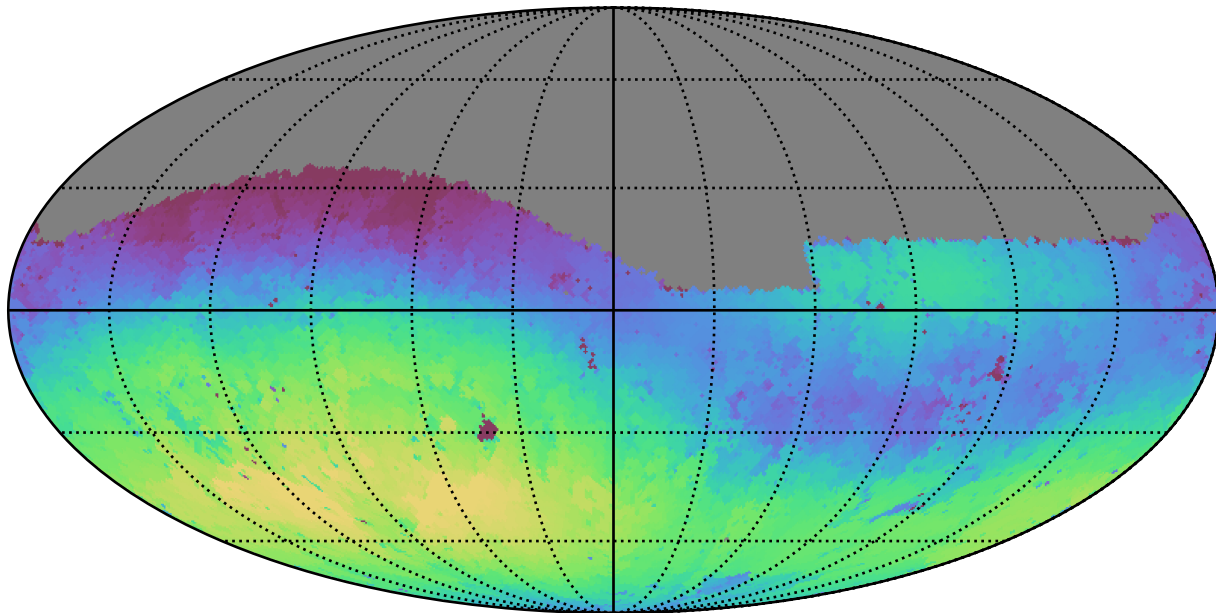

too\_elab\_heavy\_r32\_d3\_gz\_v3.4\_10yrs Yr 1 g band: Max skyBrightness

21.78 21.84 21.90 21.96 22.02 22.08 22.14 22.20 22.26 22.32 22.38

Max skyBrightness (mag/sq arcsec)