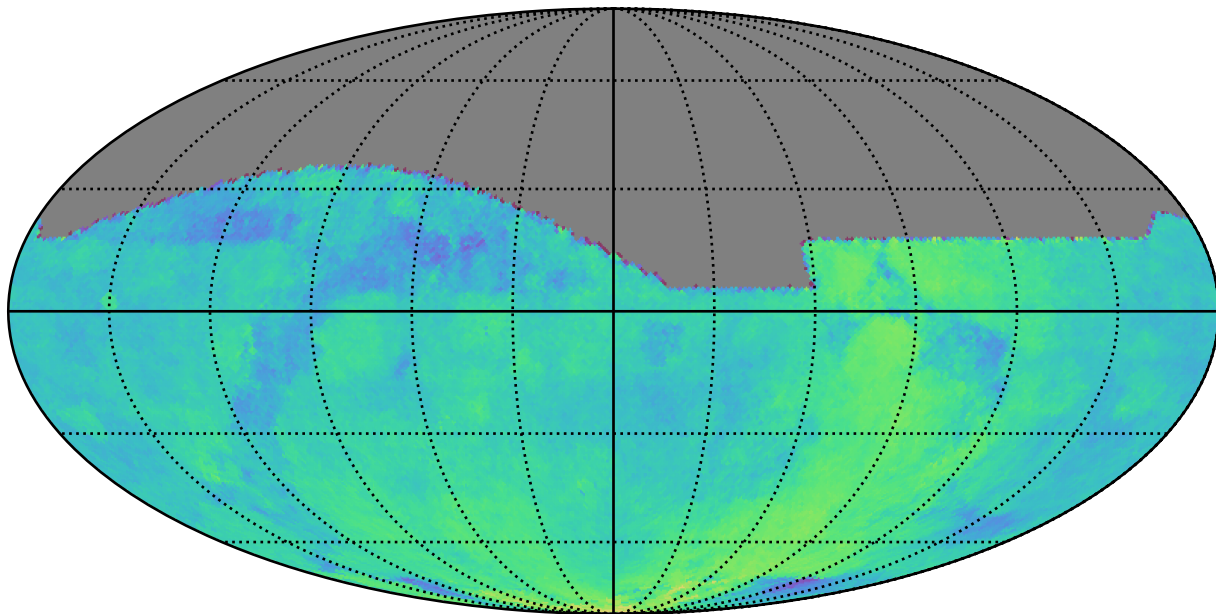

too_elab_heavy_r32_d3_griz_v3.4_10yrs : Parallax Coverage @ 24.0

Parallax Coverage @ 24.0 (ratio)