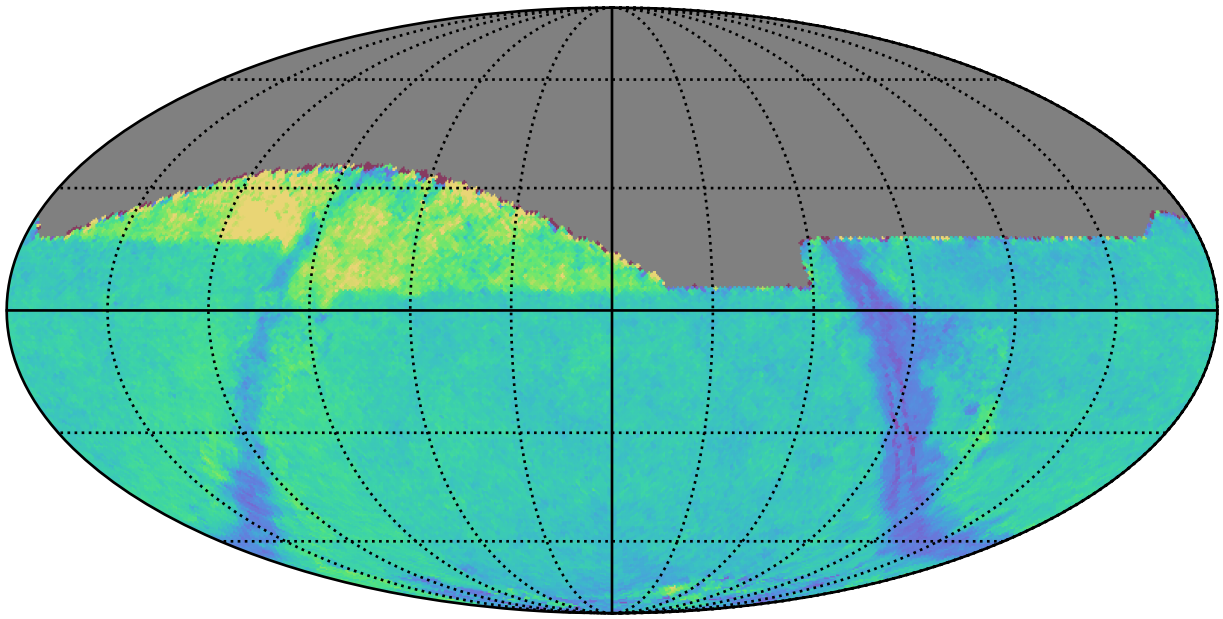

too_elab_heavy_r32_d3_griz_v3.4_10yrs : GalplaneTimePerFilter_xray_binaries_map_i

0.0 0.2 0.4 0.6 0.8 1.0 1.2 1.4 1.6 1.8 2.0
GalplaneTimePerFilter_xray_binaries_map_i
(filter mag MJD s)